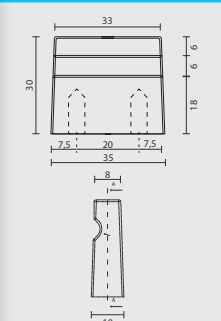

PRO FINISH
100% ITALIAN MANUFACTURE

€ 9,04*