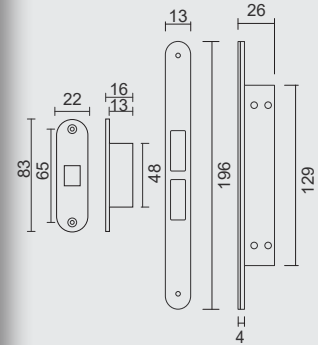

PRO FINISH
100% ITALIAN MANUFACTURE