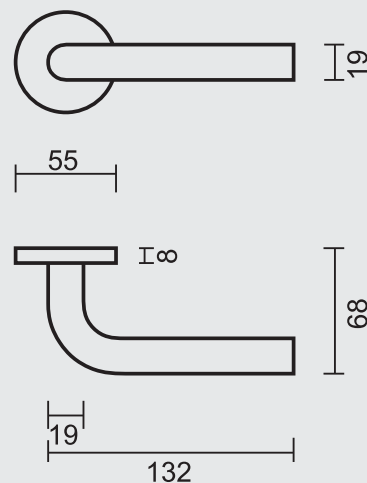

PRO INOX PLUS
PROFESSIONAL QUALITY LABEL