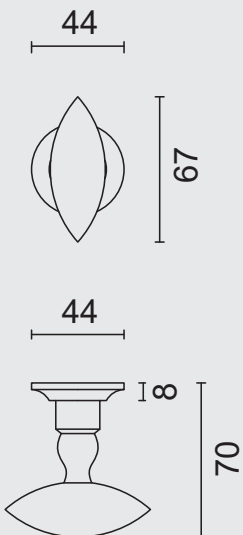

ART. **1.048.300**
€ 6,16/STUK-PIECE*

ART. **1.048.301**
€ 6,16/STUK-PIECE*

ART. **1.144.302**
€ 41,80/SET*