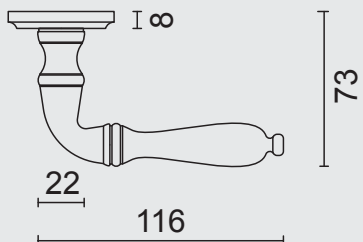

PRO FINISH
100% ITALIAN MANUFACTURE

ART. **1.137.000**
€ 6,58/STUK-PIECE*

ART. **1.137.001**
€ 6,58/STUK-PIECE*

ART. **1.134.002**
€ 41,80/SET*