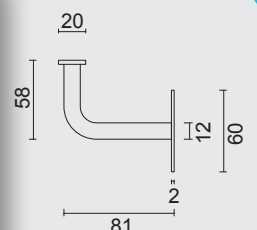

PRO★INOX PLUS
PROFESSIONAL QUALITY LABEL