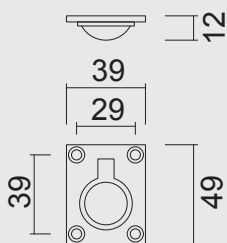

PRO★INOX PLUS
PROFESSIONAL QUALITY LABEL