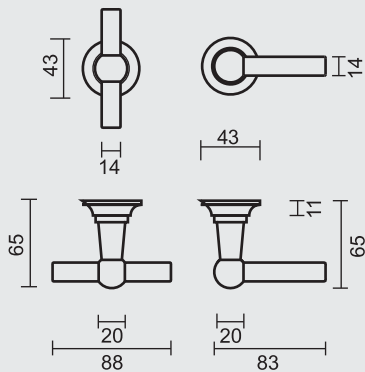

ART. **6.040.302**
(per paar/par paire)

€ 88,28*

ART. **1.048.300**
€ 6,16/STUK-PIECE*

ART. **1.048.301**
€ 6,16/STUK-PIECE*

ART. **1.077.302**
€ 41,80/SET*

- DEURKRUK **PRO PETRA NM T+T OLD SILVER R+NO KEY**
- BEQUILLE **PRO PETRA NM T+T OLD SILVER R+NO KEY**
- ART. **6.437.303**
(per paar/par paire)