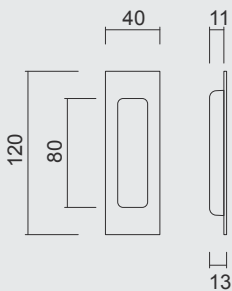

PRO★INOX PLUS
PROFESSIONAL QUALITY LABEL