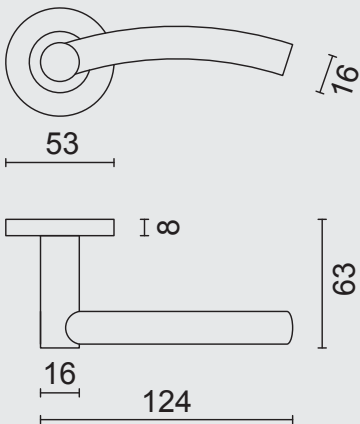

PRO★INOX PLUS
PROFESSIONAL QUALITY LABEL

ART. **1.005.000**
€ 2,98/STUK-PIECE*

ART. **1.005.001**
€ 2,98/STUK-PIECE*

ART. **1.022.002**
€ 18,98/SET*

* PRIJZEN EXCL. BTW/PRIX HORS TVA