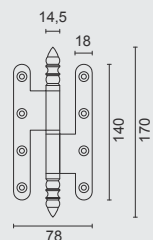

PRO ART
HANDMADE IN FRANCE