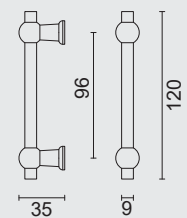

PRO FINISH
100% ITALIAN MANUFACTURE