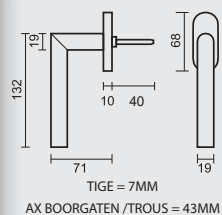

RAAMKROUK **I SHAPE 19MM DK INOX PLUS**

CREMONE **I SHAPE 19MM OB INOX PLUS**

ART. **2.029.000**

PRO★INOX PLUS
PROFESSIONAL QUALITY LABEL

€ 19,90*

RAAMKROUK **L SHAPE 19MM DK INOX PLUS**

CREMONE **L SHAPE 19MM OB INOX PLUS**

ART. **2.030.000**