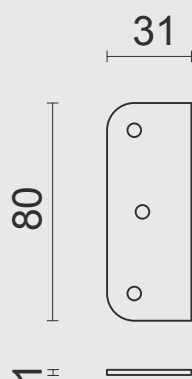

€ 1,08*

- PAUMEL **HDD ADAPTOR PLAAT 1MM INOX**
- PAUMELLE **HDD ADAPTOR PLAQUE 1MM INOX**
- ART. **1.139.000**