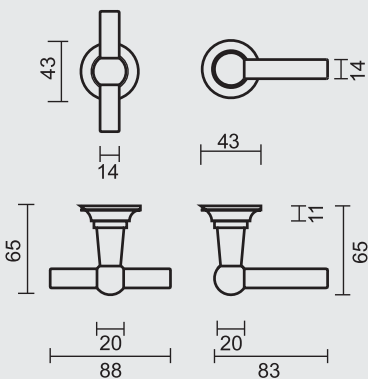

ART. **1.048.040**
€ 5,94/STUK-PIECE*

ART. **1.048.041**
€ 5,94/STUK-PIECE*

ART. **1.077.042**
€ 37,40/SET*