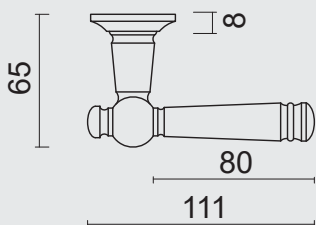

ART. **1.048.300**
€ 6,16/STUK-PIECE*

ART. **1.048.301**
€ 6,16/STUK-PIECE*

ART. **1.144.302**
€ 41,80/SET*