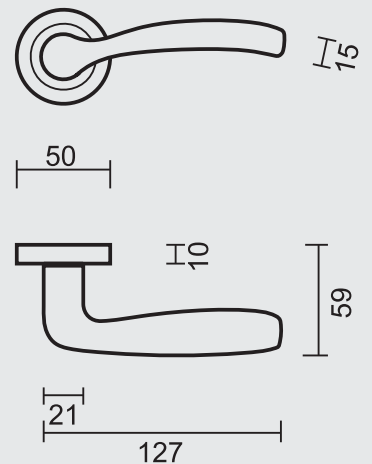

PRO FINISH
100% ITALIAN MANUFACTURE