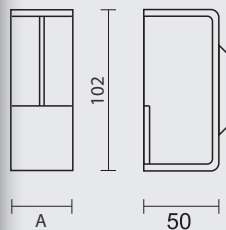

INKAPSCHELP **HDD CARRE MASSIEF
AFGEROND WIT STRUCTUUR**

COQUILLE A ENCASTRER **HDD CARREE MASSIF
ARRONDIE BLANC STRUCTURE**

A = 40MM: € 73,90* = ART. **3.580.100**

A = 43MM: € 73,90* = ART. **3.581.100**

A = 50MM: € 79,80* = ART. **3.582.100**

(per stuk/la piece)

MATTE STRUCTUUR AFWERKING/
FINITION STRUCTURE MATE