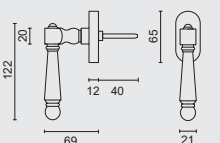

TIGE = 7MM
AX BOORGATEN/TROUS = 43MM