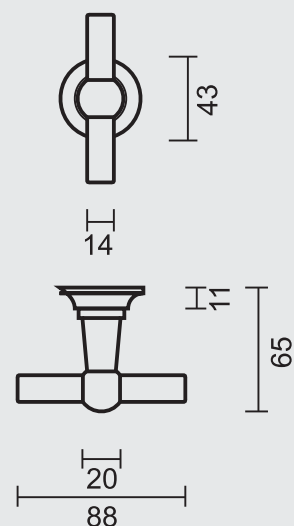

- BEQUILLE **PRO PETRA NM T+T CARBON BLACK R+WC**

- ART. **6.437.322**
(per paar/par paire)

€ 121,56*

ART. **1.077.322**
€46,20/SET*

ART. **1.048.321**
€8,14/STUK-PIECE*

ART. **1.048.320**
€8,14/STUK-PIECE*