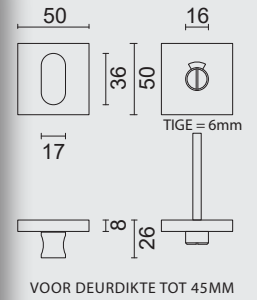

GARNITURE WC **SQUARE SHAPE**
**NOIR STRUCTURE UV SANS ROUGE/
BLANC TIGE 120MM**

ART. **1.425.412**

WC GARNITUUR **SQUARE SHAPE**
MAT KOPER

GARNITURE WC **SQUARE SHAPE**
LAITON MAT

ART. **1.132.052**

PRO★INOX PLUS
PROFESSIONAL QUALITY LABEL