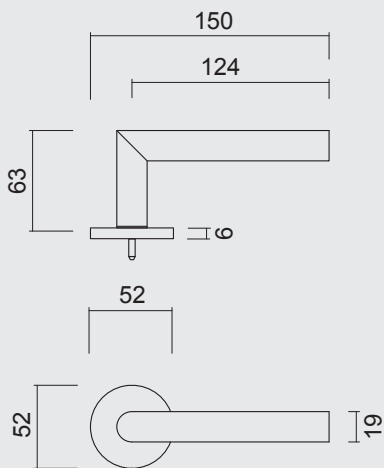

ART. **6.515.001**
 (per paar/par paire)

€ 29,98*

DEURKRUK **PRO FLAT I SHAPE 19MM INOX PLUS R+WC**

BEQUILLE **PRO FLAT I SHAPE 19MM INOX PLUS R+WC**

ART. **6.515.002**
 (per paar/par paire)

€ 51,46*

PRO★INOX PLUS
 PROFESSIONAL QUALITY LABEL