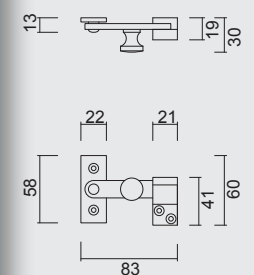

PRO INOX PLUS
PROFESSIONAL QUALITY LABEL

€ 19,80*