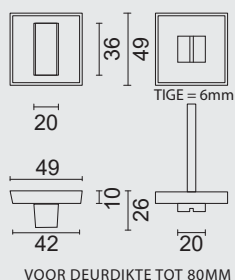

PRO FINISH
100% ITALIAN MANUFACTURE