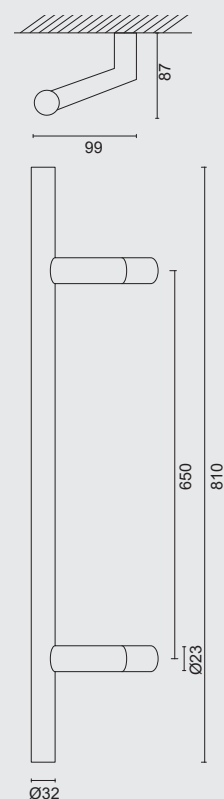

- TREKKER **STCOT 32/650/810 INOX PLUS BLINDE MONTAGE**
- TIRANT **STCOT 32/650/810 INOX PLUS MONTAGE AVEUGLE**
- ART. **3.505.003**
  (per stuk/par piece)

INCL. 2X

€ 94,98*