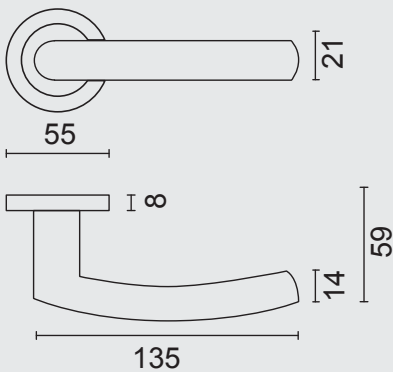

ART. **1.005.090**
€ 3,80/STUK-PIECE*

ART. **1.005.091**
€ 3,80/STUK-PIECE*

ART. **1.022.092**
€ 28,98/SET*