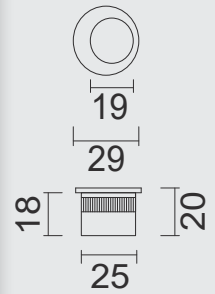

INKAPSCHELP **FRA**
VINGERTOP CARBON BLACK

COQUILLE A ENCASTRER **FRA**
POINTE DE DOIGT CARBON BLACK

ART. **3.446.320**
(per stuk/la piece)

CARBON BLACK =
ANTRACIET DONKERGRIJS / ANTRACITE GRIS FONCE