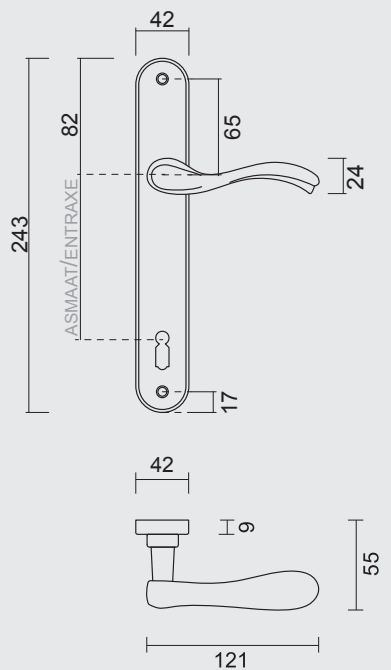

PRO FINISH
100% ITALIAN MANUFACTURE