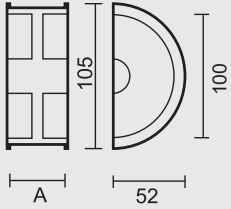

PRO ART
HANDMADE IN FRANCE