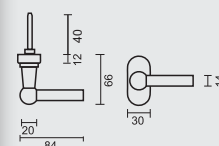

RAAMKRUUK **PETRA NM L DK OLD BRASS**

CREMONE **PETRA NM L OB OLD BRASS**

ART. **2.038.380**

BIJ GEBRUIK IS DE AFWERKING ONDERHEVIG AAN KLEURVERANDERING / LORSQU'ELLE EST UTILISEE, LA FINITION PEUT AVOIR UN CHANGEMENT DE COULEUR LOCAL

TIGE = 7MM
AX BOORGATEN/TROUS = 43MM

PRO★FINISH
100% ITALIAN MANUFACTURE

€ 36,00*

RAAMKRUUK **PETRA NM L DK ROSA**

CREMONE **PETRA NM L OB ROSA**

ART. **2.038.360**