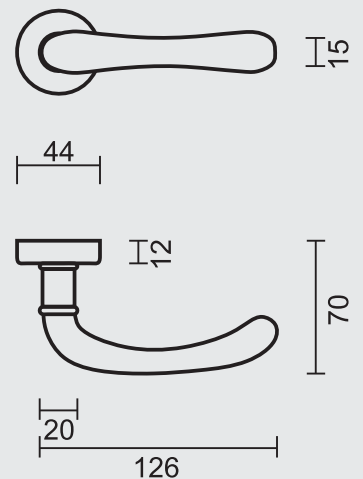

€ 121,12*

ART. **1.303.032**
€ 52,80/SET*

ART. **1.317.031**
€ 8,40/STUK-PIECE*

ART. **1.317.030**
€ 8,40/STUK-PIECE*

DEURKRUK **PRO FRANCY TITANIUM R+NO KEY**

BEQUILLE **PRO FRANCY TITANE R+NO KEY**

ART. **6.070.033**
(per paar/par paire)