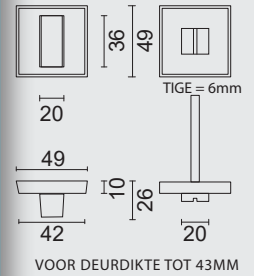

GARNITURE WC **SQUARE SHAPE**
BLANC STRUCTURE SANS
ROUGE/BLANC TIGE 120MM

ART. **1.425.102**

WC GARNITUUR **SQUARE 48MM INOX LOOK**

GARNITURE WC **SQUARE 48MM INOX LOOK**

ART. **1.205.002**

PRO FINISH
100% ITALIAN MANUFACTURE