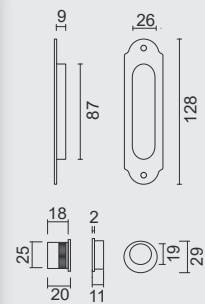

PRO FINISH
100% ITALIAN MANUFACTURE

INKAPSCHELP HDD
HALVE MAAN MASSIEF OLD SILVER

COQUILLE A ENCASTRER HDD
DEMI LUNE MASSIF OLD SILVER

A = 40MM: € 79,80* = ART. 3.120.300

A = 43MM: € 81,90* = ART. 3.921.300

(per stuk/la piece)