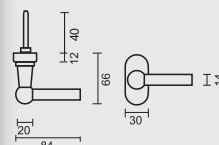

TIGE = 7MM
AX BOORGATEN/TROUS = 43MM

PRO★FINISH
100% ITALIAN MANUFACTURE

€ 37,98*

RAAMKRUUK **KUBIC SHAPE 16MM DK MAT KOPER**

CREMONE **KUBIC SHAPE 16MM OB LAITON MAT**

ART. **2.286.050**