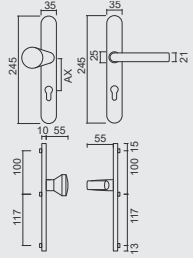

VEILIGHEIDSGARNITUUR **HDD OVAAL KRUK+TOP**
OLD SILVER

GARNITURE DE SECUR. **HDD OVALE BEG+BOUTON**
OLD SILVER

AX 72MM: ART. **1.217.301**

AX 92MM: ART. **1.216.301**

PATENTVIJZEN INBEGREPEN/VIS A TRAVERS INCLU