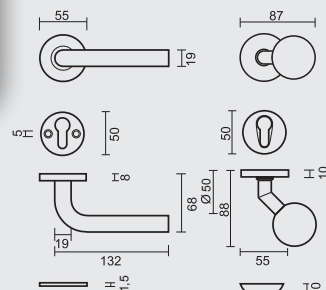

P. 626

PRO★INOX PLUS
PROFESSIONAL QUALITY LABEL