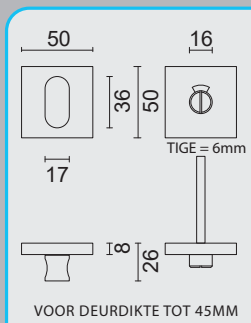

PRO★INOX PLUS
PROFESSIONAL QUALITY LABEL