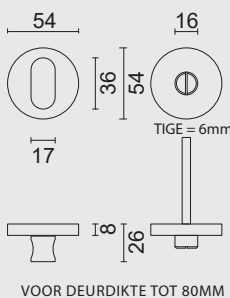

PRO★INOX PLUS
PROFESSIONAL QUALITY LABEL