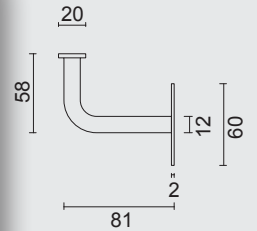

PRO★INOX PLUS
PROFESSIONAL QUALITY LABEL

TRAPLEUNINGHAAK **PLAT WIT STRUCTUUR**

SUPPORT DE RAMPE **PLAT BLANC STRUCTURE**

ART. **2.221.100**

BEVESTIGING MET PLUG+VIJS IN DE MUUR /
FIXATION AVEC CHEVILLE+VIS DANS LE MUR

€ 17,38*

MATTE STRUCTUUR AFWERKING /
FINITION STRUCTURE MATE