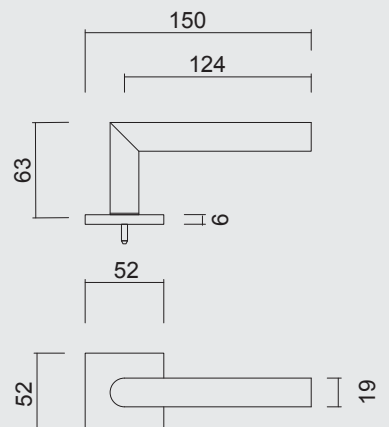

PRO★INOX PLUS
PROFESSIONAL QUALITY LABEL