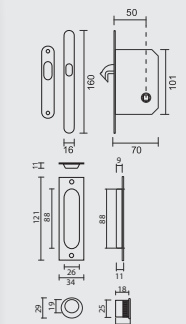

PRO FINISH
100% ITALIAN MANUFACTURE

€ 49,98*

INKAPSCHELP **FRA**
CARRE ZWART

COQUILLE A ENCASTRER **FRA**
CARREE NOIR

ART. **3.128.090**
(per set./le set)

RAL 9005
MATTE AFWERKING/FINITION MATE