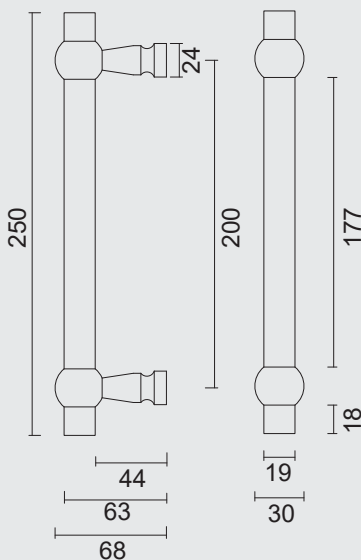

€ 85,98*

- TREKKER **PETRA 200MM OLD SILVER BLINDE MONTAGE**
- TIRANT **PETRA 200MM OLD SILVER MONTAGE AVEUGLE**
- ART. **3.468.303**
  (per stuk/par piece)

INCL. 2X