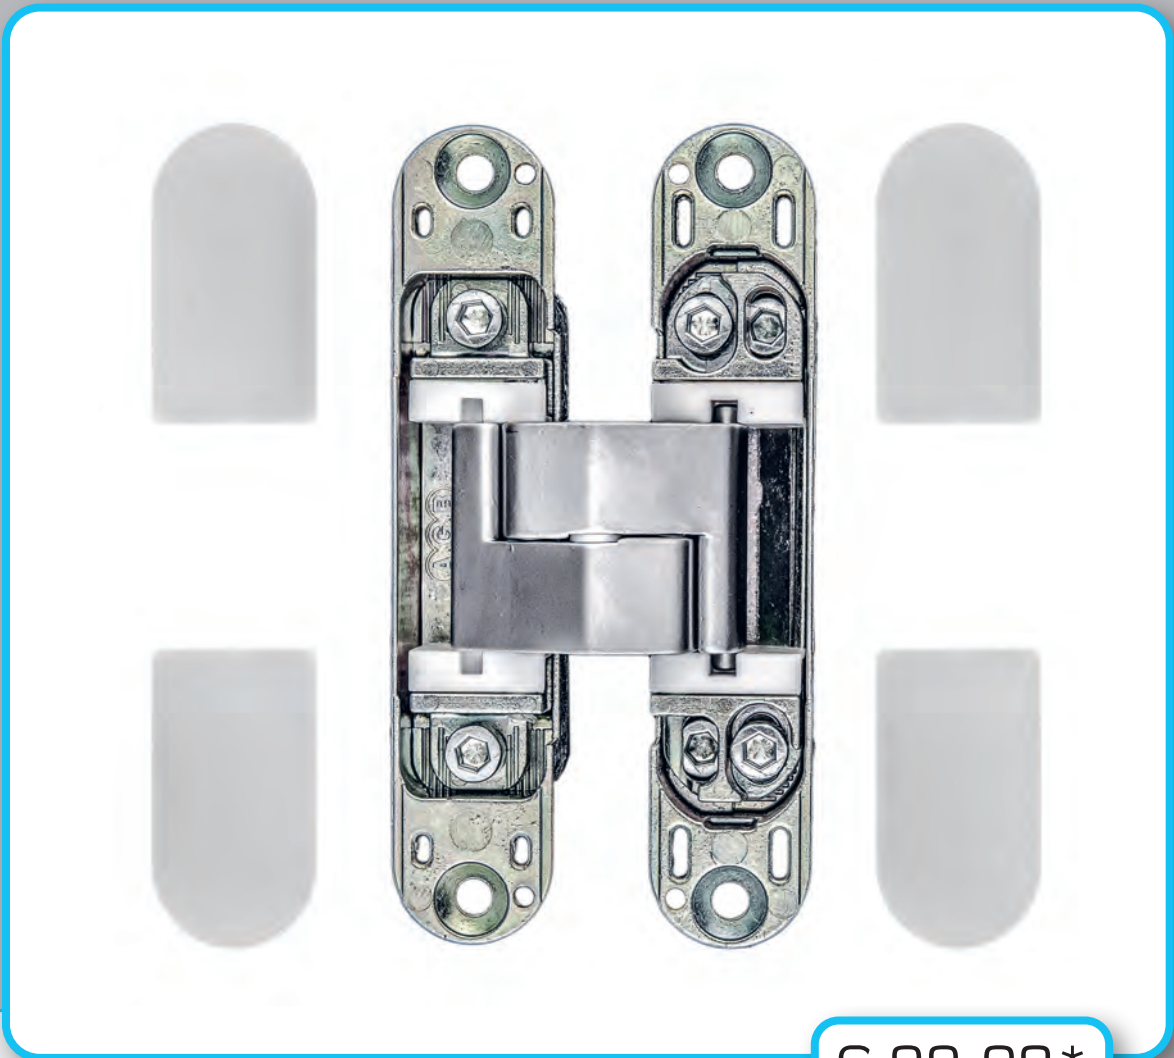

ART. 1.254.390

€ 4,60*

PRO FINISH
100% ITALIAN MANUFACTUREPAUMEL **AFDEKKAPJES AGB ECLIPSE 3.2+ ZWART**PAUMELLE **COUVRE AGB ECLIPSE 3 NOIR**

ART. 1.254.090

€ 4,60*

PRO FINISH
100% ITALIAN MANUFACTURE

€ 22,98*