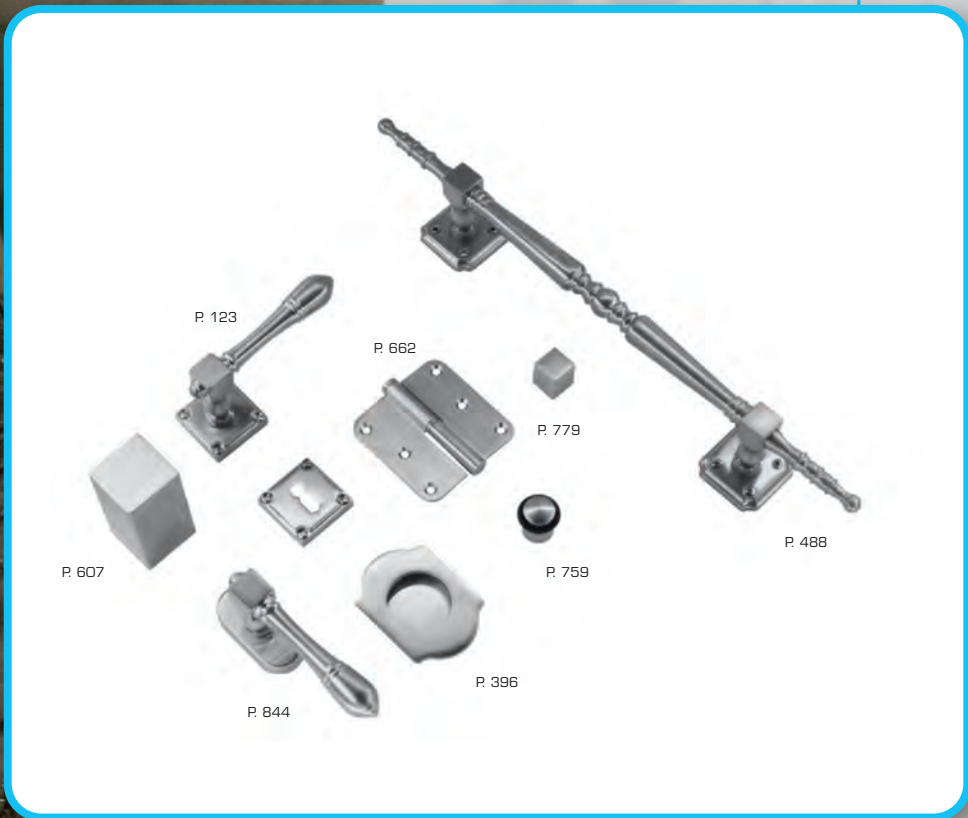

BEQUILLE **PRO RUBENS INOX LOOK R+WC**

ART. **6.410.002**
(per paar/par paire)

€ 98,66*

PRO FINISH
100% ITALIAN MANUFACTURE

ART. **1.137.000**
€ 6,58/STUK-PIECE*

ART. **1.137.001**
€ 6,58/STUK-PIECE*

ART. **1.134.002**
€ 41,80/SET*