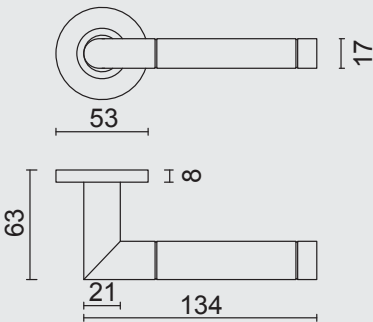

ART. **6.398.001**
(per paar/par paire)

€ 31,48*

DEURKROK **PRO OVAL I SHAPE INOX PLUS R+WC**

BEQUILLE **PRO OVAL I SHAPE INOX PLUS R+WC**

ART. **6.398.002**
(per paar/par paire)

€ 47,88*

PRO★INOX PLUS
PROFESSIONAL QUALITY LABEL