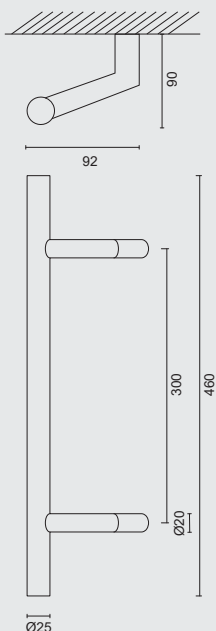

€ 59,40*

- TREKKER **STCOT 25/300/460 INOX PLUS**
- TIRANT **STCOT 25/300/460 INOX PLUS**
- ART. **3.404.000**
(per stuk/par piece)

INCL. 2X TIGE M10/100MM

€ 65,40*

- TREKKER **STCOT 25/300/460 INOX PLUS BLINDE MONTAGE**
- TIRANT **STCOT 25/300/460 INOX PLUS MONTAGE AVEUGLE**
- ART. **3.404.003**
(per stuk/par piece)