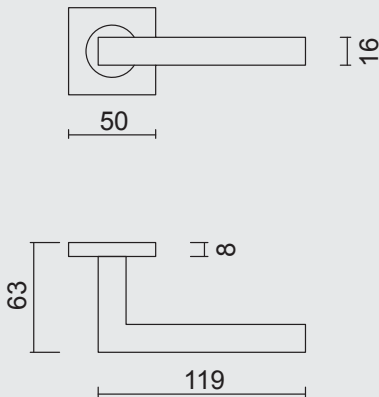

PRO★INOX PLUS
PROFESSIONAL QUALITY LABEL

ART. **1.133.000**
€ 3,78/STUK-PIECE*

ART. **1.133.001**
€ 3,78/STUK-PIECE*

ART. **1.132.002**
€ 26,40/SET*

* PRIJZEN EXCL. BTW/PRIX HORS TVA