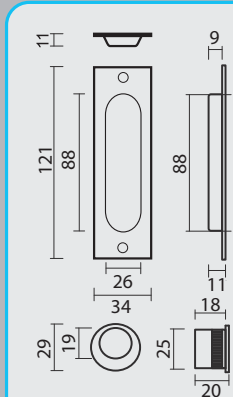

PRO FINISH
100% ITALIAN MANUFACTURE