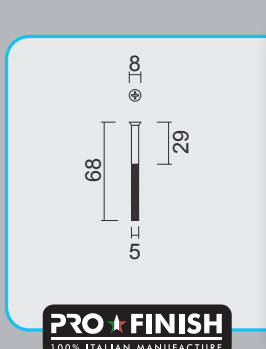

VIJS **VOOR CYLINDER AGB NIKKEL**
VIS **POUR CYLINDRE AGB NICKEL BRILLANT**
ART. **1.255.000**

€ 0,56*

PRO FINISH
100% ITALIAN MANUFACTURE

* PRIJZEN EXCL. BTW/PRIX HORS TVA