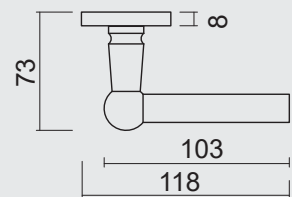

PRO★INOX PLUS
PROFESSIONAL QUALITY LABEL