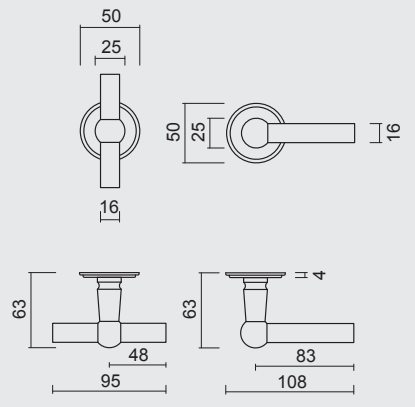

ART. **1.136.322**
€ 46,20/SET*

ART. **1.138.321**
€ 8,14/STUK-PIECE*

ART. **1.138.320**
€ 8,14/STUK-PIECE*