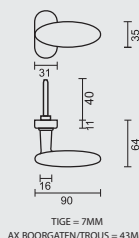

PRO FINISH
100% ITALIAN MANUFACTURE

€ 33,22*

RAAMKRUK **PETRA NM L DK INOX LOOK**

CREMONE **PETRA NM L OB INOX LOOK**

ART. **2.038.000**