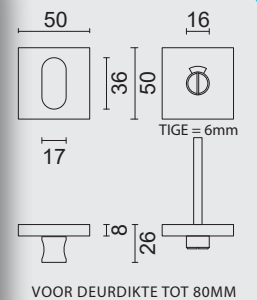

PRO★INOX PLUS
PROFESSIONAL QUALITY LABEL

€ 37,00*

WC GARNITUUR **SQUARE SHAPE**
MAT KOPER ZONDER ROOD/WIT

GARNITURE WC **SQUARE SHAPE**
LAITON MAT SANS ROUGE/BLANC

ART. **1.208.052**