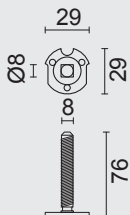

€ 3,78*

- BEVESTIGING **TOP 804 OP DEUR M8**
- FIXATION **TOP 804 SUR PORTE M8**
- ART. **3.245.000**