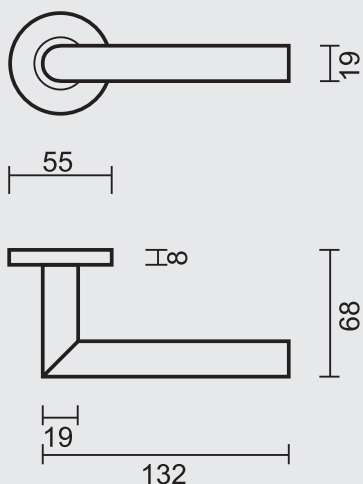

ART. **1.005.030**
€ 6,20/STUK-PIECE*

ART. **1.005.031**
€ 6,20/STUK-PIECE*

ART. **1.022.032**
€ 33,00/SET*