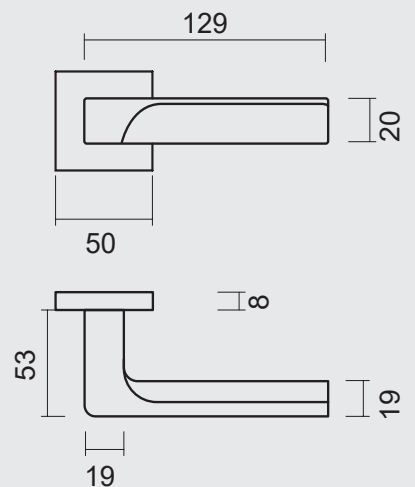

PRO FINISH
100% ITALIAN MANUFACTURE