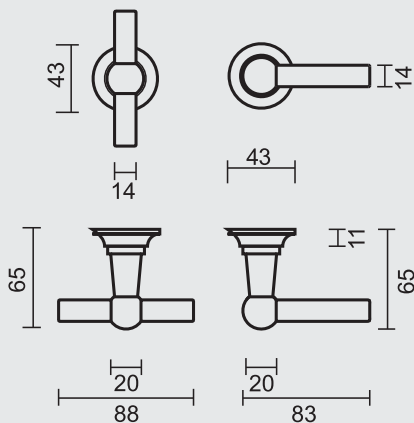

ART. **1.048.380**
€ 5,94/STUK-PIECE*

ART. **1.048.381**
€ 5,94/STUK-PIECE*

ART. **1.077.382**
€ 39,60/SET*