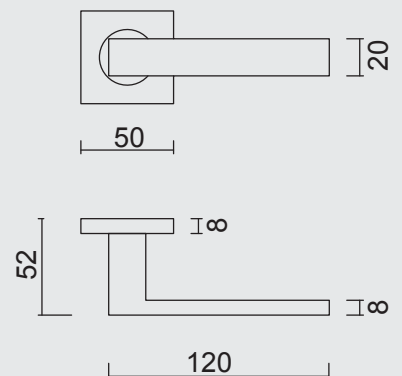

PRO★INOX PLUS
PROFESSIONAL QUALITY LABEL