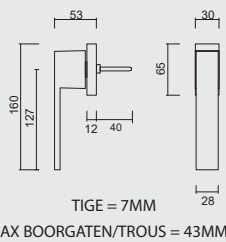

PRO FINISH
100% ITALIAN MANUFACTURE