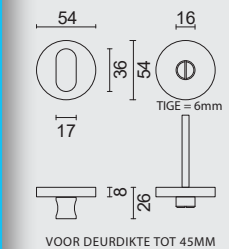

PRO★INOX PLUS
PROFESSIONAL QUALITY LABEL

€ 29,70*

WC GARNITUUR **ROND SHAPE CLASS 3**
ZWART ZONDER ROOD/WIT TIGE 120MM

GARNITURE WC **RONDE SHAPE**
CLASS 3 NOIR SANS ROUGE/BLANC
TIGE 120MM

ART. **1.429.092**