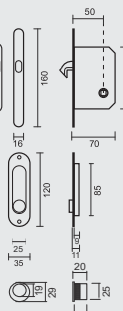

PRO FINISH
100% ITALIAN MANUFACTURE