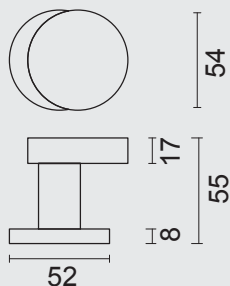

PRO★INOX PLUS
PROFESSIONAL QUALITY LABEL