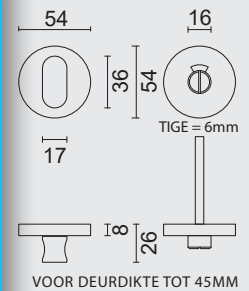

GARNITURE WC **RONDE SHAPE BLANC STRUCTURE SANS ROUGE/BLANC TIGE 120MM**

ART. **1.426.102**

WC GARNITUUR **ROND SHAPE**
CLASS 3 ZWART

GARNITURE WC **RONDE SHAPE**
CLASS 3 NOIR

ART. **1.297.092**

PRO★INOX PLUS
PROFESSIONAL QUALITY LABEL