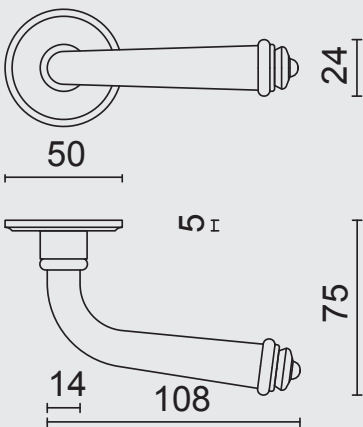

ART. **1.344.070**
€ 14,28/STUK-PIECE*

ART. **1.344.071**
€ 14,28/STUK-PIECE*

ART. **1.345.072**
€ 53,90/SET*