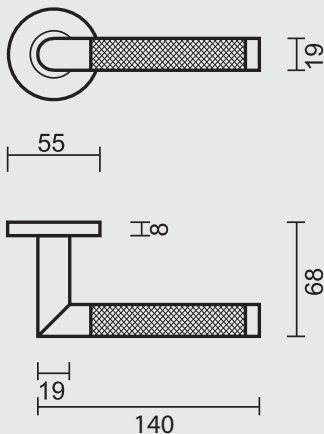

PRO★INOX PLUS
PROFESSIONAL QUALITY LABEL

ART. **1.005.050**
€ 3,60/STUK-PIECE*

ART. **1.005.051**
€ 3,60/STUK-PIECE*

ART. **1.022.052**
€ 33,00/SET*