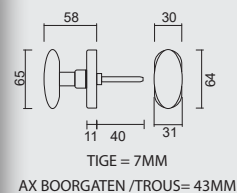

RAAMKRUK **OLIVE OM DK INOX LOOK**

CREMONE **OLIVE OM OB INOX LOOK**

ART. **2.035.000**

PRO FINISH
100% ITALIAN MANUFACTURE

€ 33,38*

RAAMKRUK **OLIVE NM DK INOX LOOK**

CREMONE **OLIVE NM OB INOX LOOK**

ART. **2.034.000**