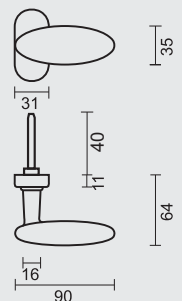

TIGE = 7MM
AX BOORGATEN/TROUS = 43MM