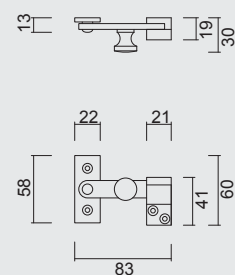

PRO ART
HANDMADE IN FRANCE