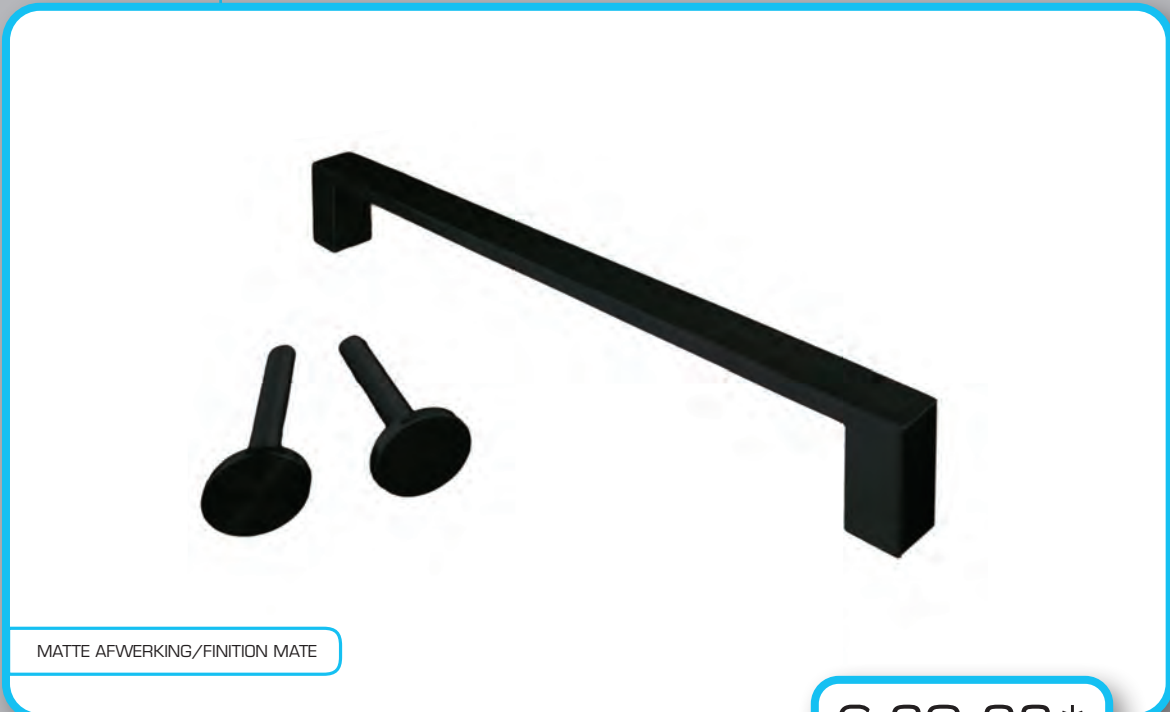

P. 580

P. 569

P. 532

P. 428

MATTE AFWERKING/FINITION MATE

€ 60,98*

- TREKKER **COSMIC 20/300 ZWART**
- TIRANT **COSMIC 20/300 NOIR**
- ART. **3.507.090**
  [per stuk/par piece]

INCL. 2X TIGE M10/100MM