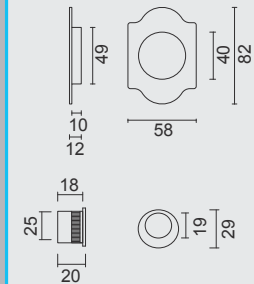

PRO FINISH
100% ITALIAN MANUFACTURE