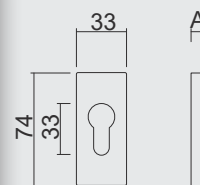

PRO★INOX PLUS
PROFESSIONAL QUALITY LABEL

VEILIGHEIDSCYLINDER PLAATJE **HDD
SQUARE MAT KOPER**

ENTREE CYLINDRE DE SECURITE **HDD
SQUARE LAITON MAT**

A = 8MM: € 31,98* = ART. **1.213.051** (per set/le set)

A = 10MM: € 32,98* = ART. **1.214.051** (per set/le set)

PATENTVIJZEN INBEGREPEN/VIS A TRAVERS INCLU