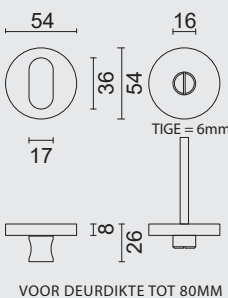

PRO★INOX PLUS
PROFESSIONAL QUALITY LABEL