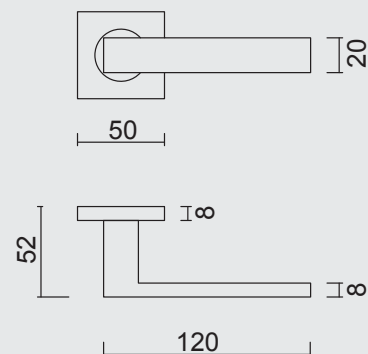

PRO★INOX PLUS
PROFESSIONAL QUALITY LABEL