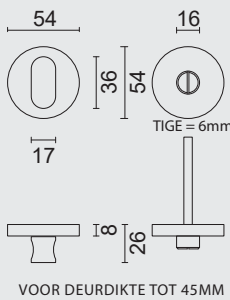

PRO★INOX PLUS
PROFESSIONAL QUALITY LABEL