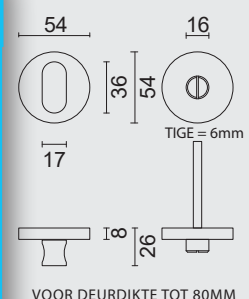

PRO★INOX PLUS
PROFESSIONAL QUALITY LABEL

€ 30,98*