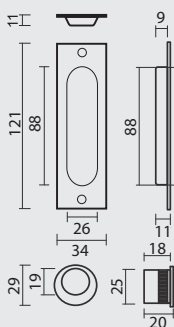

PRO FINISH
100% ITALIAN MANUFACTURE