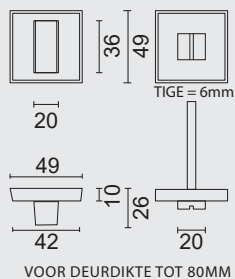

PRO FINISH
100% ITALIAN MANUFACTURE