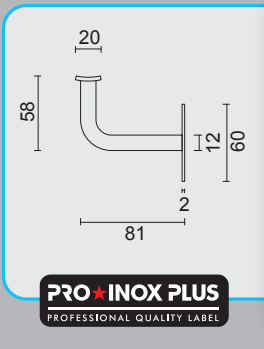

PRO★INOX PLUS
PROFESSIONAL QUALITY LABEL