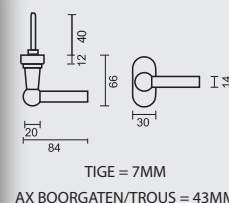

PRO FINISH
100% ITALIAN MANUFACTURE

€ 29,98*

RAAMKRUK **ALDAGONDA DK INOX LOOK**

CREMONE **ALDAGONDA OB INOX LOOK**

ART. **2.033.000**