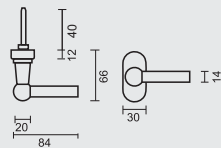

TIGE = 7MM
AX BOORGATEN/TROUS = 43MM