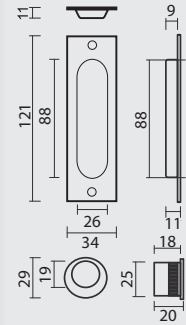

INKAPSCHELP **FRA**
OVAAL CARRE ZWART

COQUILLE A ENCASTRER **FRA**
OVALE CARREE NOIR

ART. **3.469.090**
(per set./le set)

INCL. **4X** **15MM**

RAL 9005
MATTE AFWERKING/FINITION MATE

PRO FINISH
100% ITALIAN MANUFACTURE

€ 33,50*

INKAPSCHELP **FRA**
OVAAL+SLOT CARRE ZWART

COQUILLE A ENCASTRER **FRA OVALE+**
SERRURE CARREE NOIR

ART. **3.469.092**
(per set./le set)

INCL. **8X** **15MM**

RAL 9005
MATTE AFWERKING/FINITION MATE