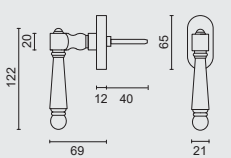

TIGE = 7MM
AX BOORGATEN/TROUS = 43MM