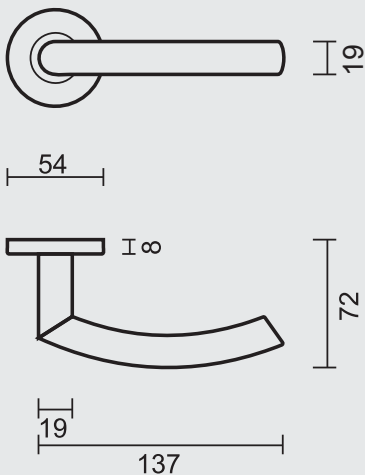

PRO★INOX PLUS
PROFESSIONAL QUALITY LABEL

ART. **1.005.000**
€ 2,98/STUK-PIECE*

ART. **1.005.001**
€ 2,98/STUK-PIECE*

ART. **1.022.002**
€ 18,98/SET*

* PRIJZEN EXCL. BTW/PRIX HORS TVA