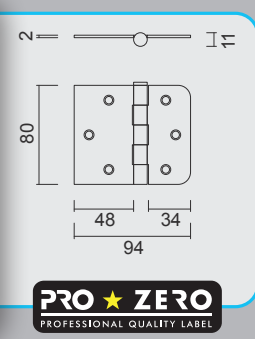

PRO★ZERO
PROFESSIONAL QUALITY LABEL

PAUMEL **RECHTE HOEK ROEST**

PAUMELLE **COIN DROIT ROUILLE**

ART. **1.209.070**