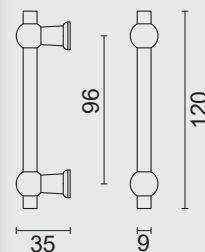

PRO FINISH
100% ITALIAN MANUFACTURE

€ 22,72*