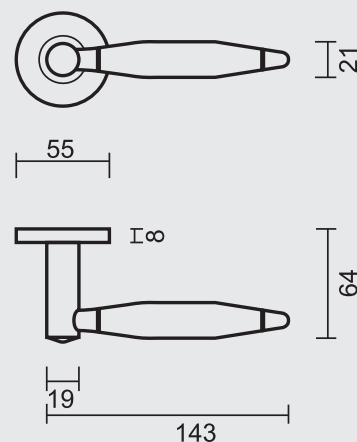

PRO★INOX PLUS
PROFESSIONAL QUALITY LABEL