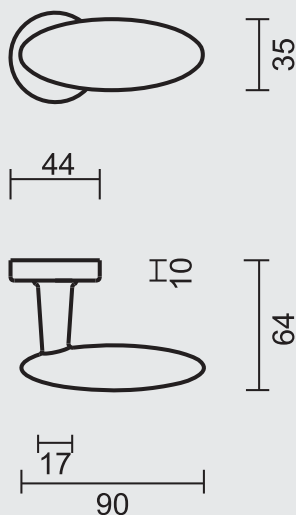

ART. **1.317.040**
€ 4,62/STUK-PIECE*

ART. **1.317.041**
€ 4,62/STUK-PIECE*

ART. **1.303.042**
€ 30,58/SET*