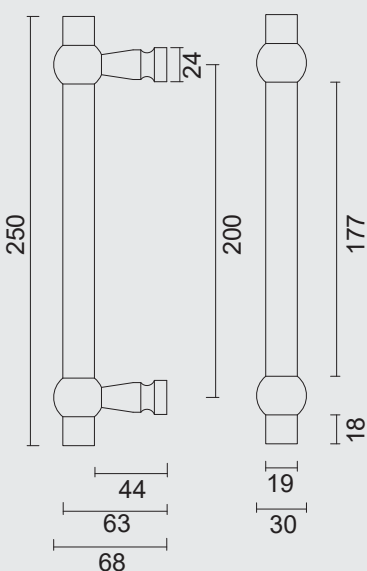

- TREKKER **PETRA 200MM OLD YELLOW BLINDE MONTAGE**
- TIRANT **PETRA 200MM OLD YELLOW MONTAGE AVEUGLE**
- ART. **3.468.313**
  (per stuk/par piece)

INCL. 2X

€ 81,98*