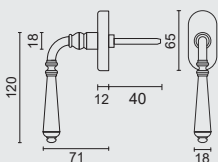

TIGE = 7MM

AX BOORGATEN/TROUS = 43MM