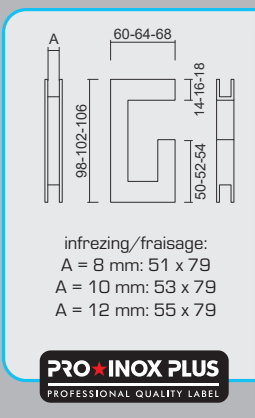

**INKAPSCHELP HDD
CARRE GLAS INOX PLUS**

**COQUILLE A ENCASTRER HDD
CARREE VERRE INOX PLUS**

- A = 8MM: € 48,98* = ART. **3.493.000**
- A = 10MM: € 50,98* = ART. **3.494.000**
- A = 12MM: € 52,98* = ART. **3.495.000**
  (per stuk/la piece)