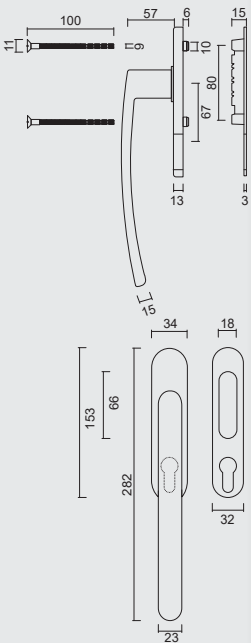

PRO FINISH
100% ITALIAN MANUFACTURE