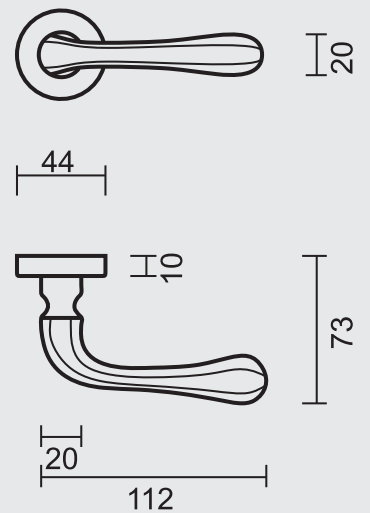

PRO FINISH
100% ITALIAN MANUFACTURE