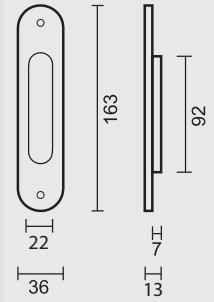

INKAPSCHELP
PANDA PVC WIT

COQUILLE A ENCASTRER
PANDA PVC BLANC

ART. **3.129.390**
(per stuk/la piece)

€ 7,98*

PVC

PRO FINISH
100% ITALIAN MANUFACTURE

INKAPSCHELP
PANDA PVC LICHT GRIJS

COQUILLE A ENCASTRER
PANDA PVC GRIS CLAIR

ART. **3.129.110**
(per stuk/la piece)

€ 7,98*

PVC