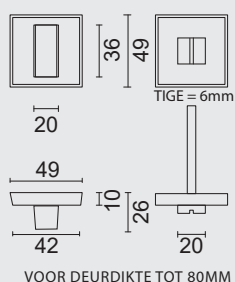

PRO FINISH
100% ITALIAN MANUFACTURE