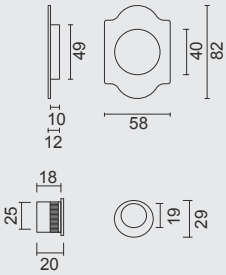

PRO FINISH
100% ITALIAN MANUFACTURE