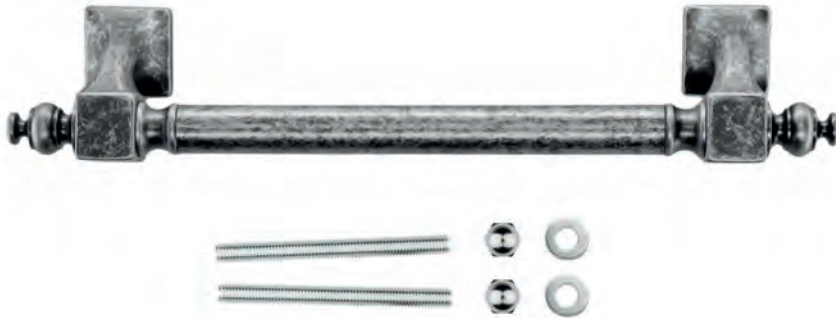

€ 65,98*

TREKKER **40 OLD SILVER**

TIRANT **40 OLD SILVER**

ART. **3.169.300**

(per stuk/par piece)

INCL. 2X TIGE M10/100MM