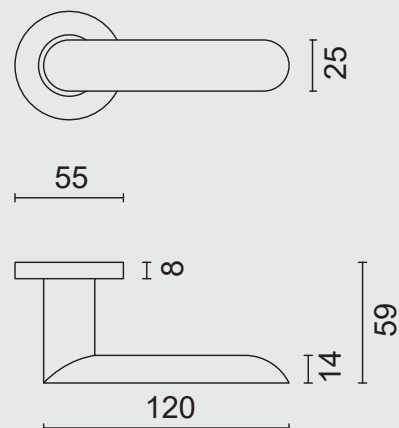

PRO★INOX PLUS
PROFESSIONAL QUALITY LABEL

* PRIJZEN EXCL. BTW/PRIX HORS TVA