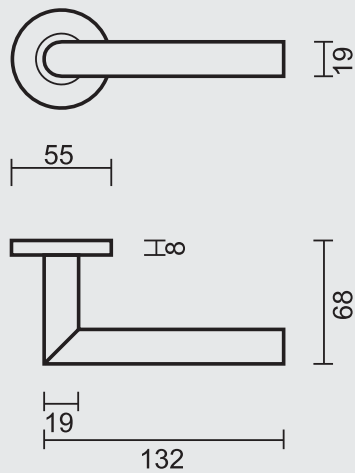

€ 23,96*

DEURKRUK **PRO I SHAPE 19MM INOX PLUS R+WC**

BEQUILLE **PRO I SHAPE 19MM INOX PLUS R+WC**

ART. **6.011.002**
(per paar/par paire)

€ 41,16*

ART. **1.005.000**
€ 2,98/STUK-PIECE*

ART. **1.005.001**
€ 2,98/STUK-PIECE*