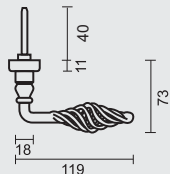

TIGE = 7MM

AX BOORGATEN/TROUS = 43MM