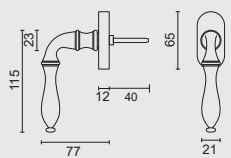

TIGE = 7MM
AX BOORGATEN/TROUS = 43MM