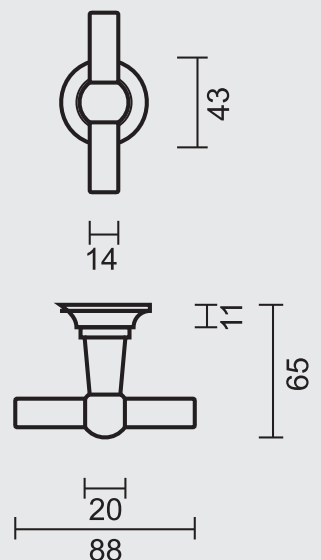

PRO FINISH
100% ITALIAN MANUFACTURE