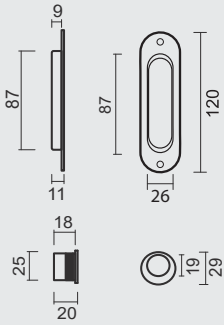

PRO FINISH
100% ITALIAN MANUFACTURE