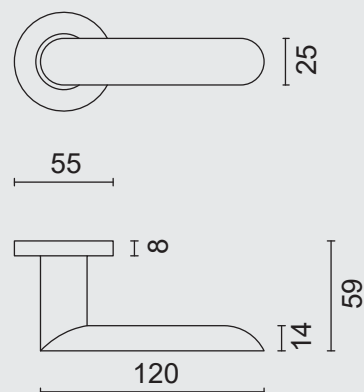

PRO★INOX PLUS
PROFESSIONAL QUALITY LABEL