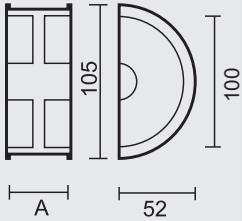

MATTE AFWERKING/FINITION MATE

PRO INOX PLUS
PROFESSIONAL QUALITY LABEL