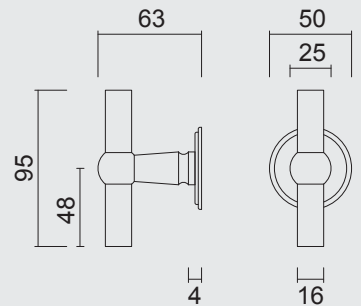

PRO FINISH
100% ITALIAN MANUFACTURE