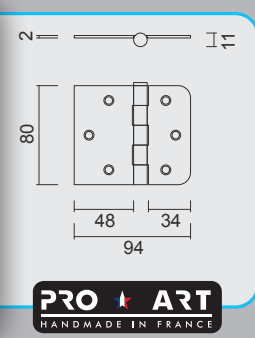

PRO★ART
HANDMADE IN FRANCE