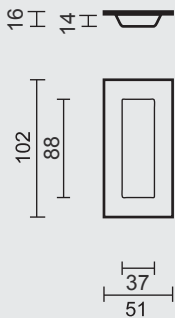

PRO★INOX PLUS
PROFESSIONAL QUALITY LABEL