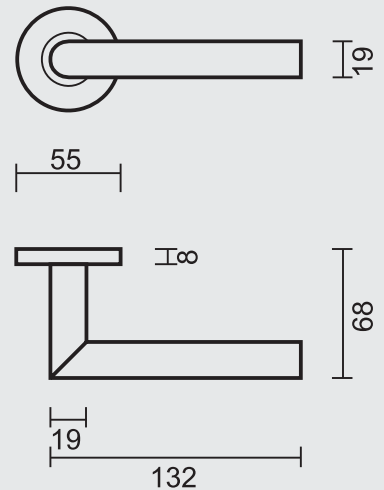

PRO★INOX PLUS
PROFESSIONAL QUALITY LABEL