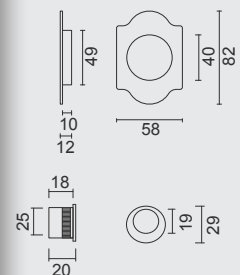

PRO FINISH
100% ITALIAN MANUFACTURE

€ 33,50*