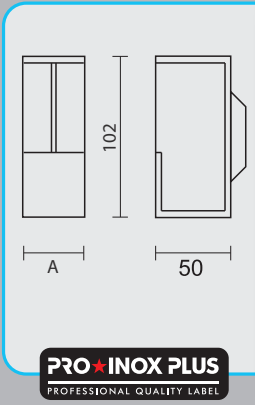

ART. **3.446.000**

(per stuk/la piece)

PRO FINISH
100% ITALIAN MANUFACTURE

€ 8,98*

**INKAPSCHELP HDD
CARRE MASSIEF INOX PLUS**

**COQUILLE A ENCASTRER HDD
CARREE MASSIF INOX PLUS**

- A = 40MM: € 69,90* = ART. **3.119.000**
- A = 43MM: € 69,90* = ART. **3.447.000**
- A = 50MM: € 76,00* = ART. **3.554.000**
(per stuk/la piece)