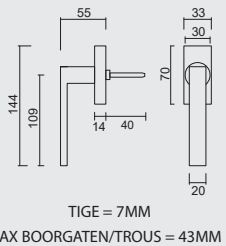

€ 33,80*

PRO INOX PLUS
PROFESSIONAL QUALITY LABEL

€ 29,90*

RAAMKRUK **KUBIC SHAPE 16MM DK INOX PLUS**

CREMONE **KUBIC SHAPE 16MM OB INOX PLUS**

ART. **2.286.000**

PRO INOX PLUS
PROFESSIONAL QUALITY LABEL

€ 29,90*