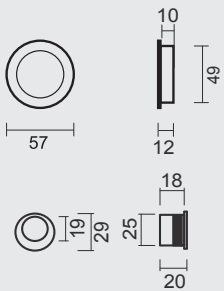

PRO FINISH
100% ITALIAN MANUFACTURE