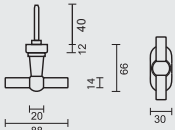

TIGE = 7MM
AX BOORGATEN/TROUS = 43MM