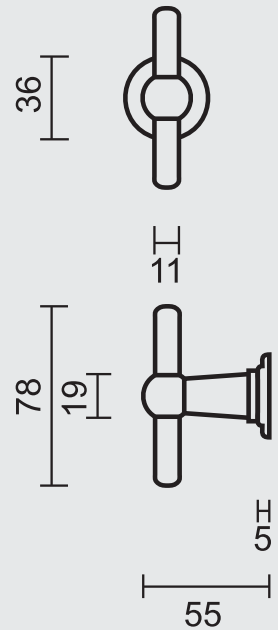

PRO FINISH
100% ITALIAN MANUFACTURE