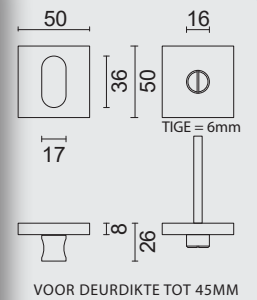

PRO★INOX PLUS
PROFESSIONAL QUALITY LABEL

€ 30,26*

WC GARNITUUR **SQUARE SHAPE ZWART ZONDER ROOD/WIT TIGE 120MM**

GARNITURE WC **SQUARE SHAPE NOIR SANS ROUGE/BLANC TIGE 120MM**

ART. **1.425.092**