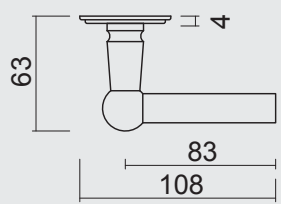

ART. **6.408.001**
(per paar/par paire)

€ 57,86*

DEURKRUK **PRO PETANA L+L INOX LOOK R+WC**

BEQUILLE **PRO PETANA L+L INOX LOOK R+WC**

ART. **6.408.002**
(per paar/par paire)

€ 93,58*

PRO FINISH
100% ITALIAN MANUFACTURE