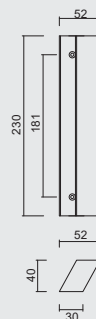

PRO★INOX PLUS
PROFESSIONAL QUALITY LABEL

TREKKER **PARRA KLEIN INOX PLUS**

TIRANT **PARRA PETIT INOX PLUS**

ART. **3.544.000**
(per stuk/par piece)