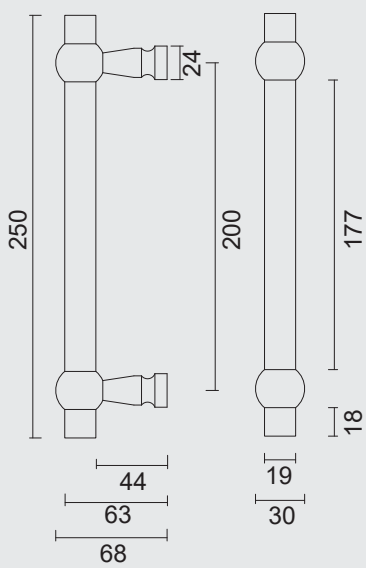

- TREKKER **PETRA 200MM CARBON BLACK BLINDE MONTAGE**
- TIRANT **PETRA 200MM CARBON BLACK MONTAGE AVEUGLE**
- ART. **3.468.323** INCL. 2X
  (per stuk/par piece)

€ 95,98*