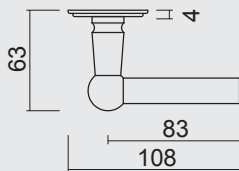

ART. **1.138.310**
€ 5,72/STUK-PIECE*

ART. **1.138.311**
€ 5,72/STUK-PIECE*

ART. **1.136.312**
€ 37,40/SET*