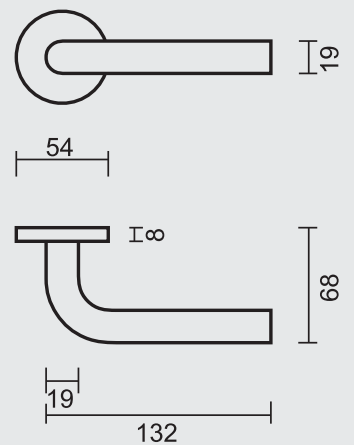

ART. **1.005.001**
€ 2,98/STUK-PIECE*

ART. **1.005.000**
€ 2,98/STUK-PIECE*

P. 290

P. 229

PRO★INOX PLUS
PROFESSIONAL QUALITY LABEL

PATENTVIJZEN INBEGREPEN / VIS A TRAVERS INCLU

3 YEARS GUARANTY

DEURKRUK **PRO U SHAPE 19MM INOX PLUS R+NO KEY**