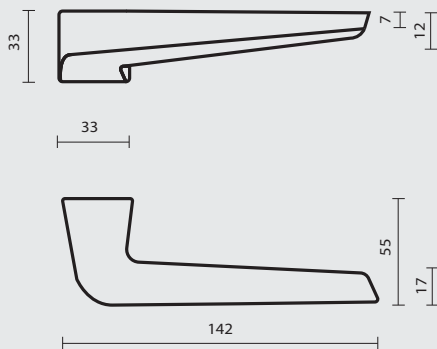

PRO FINISH
100% ITALIAN MANUFACTURE

ART. **1.436.090**
€ 6,24/STUK-PIECE*

ART. **1.436.091**
€ 6,24/STUK-PIECE*

ART. **1.436.092**
€ 40,70/SET*