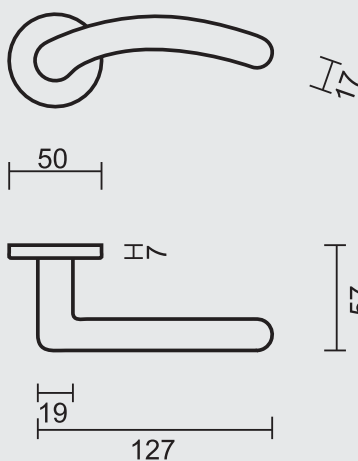

ART. **1.008.040**
€ 4,62/STUK-PIECE*

ART. **1.008.041**
€ 4,62/STUK-PIECE*

ART. **1.023.042**
€ 30,80/SET*