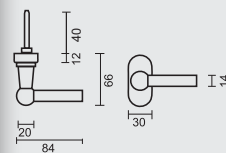

PRO FINISH
100% ITALIAN MANUFACTURE

€ 29,98*