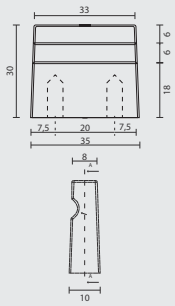

PRO★FINISH
100% ITALIAN MANUFACTURE