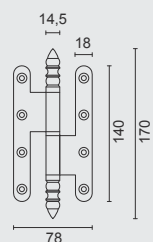

PRO ART
HANDMADE IN FRANCE