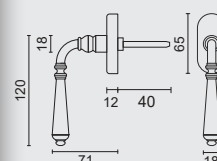

TIGE = 7MM
AX BOORGATEN/TROUS = 43MM

PRO ART
HANDMADE IN FRANCE

€ 42,64*