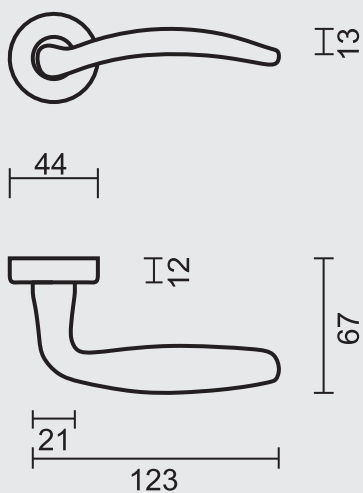

ART. **1.317.030**
€ 8,40/STUK-PIECE*

ART. **1.317.031**
€ 8,40/STUK-PIECE*

ART. **1.303.032**
€ 52,80/SET*