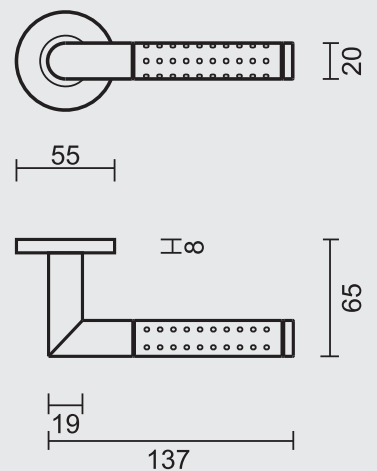

PRO★INOX PLUS
PROFESSIONAL QUALITY LABEL