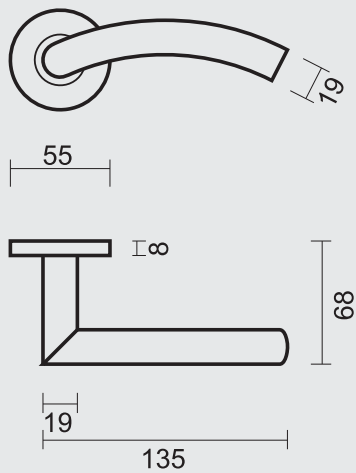

ART. **6.025.001**
(per paar/par paire)

€ 15,98*

DEURKRUK **PRO GI SHAPE 19MM INOX PLUS R+WC**

BEQUILLE **PRO GI SHAPE 19MM INOX PLUS R+WC**

ART. **6.025.002**
(per paar/par paire)

€ 33,16*

P 235

PRO★INOX PLUS
PROFESSIONAL QUALITY LABEL