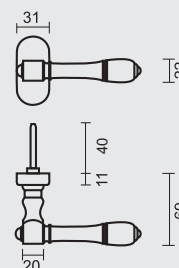

TIGE = 7MM
AX BOORGATEN/TROUS = 43MM

PRO FINISH
100% ITALIAN MANUFACTURE

€ 32,34*