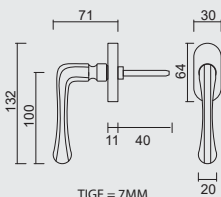

TIGE = 7MM
AX BOORGATEN/TROUS = 43MM