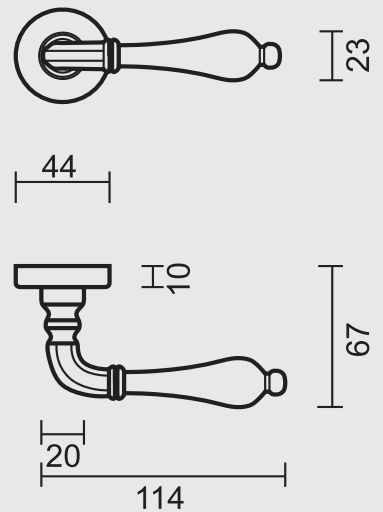

PRO FINISH
100% ITALIAN MANUFACTURE