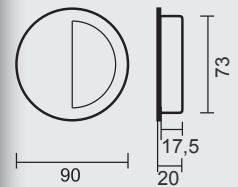

PRO★INOX PLUS
PROFESSIONAL QUALITY LABEL

€ 14,90*

INKAPSCHELP HDD
OVAAL BLIND INOX PLUS

COQUILLE A ENCASTRER HDD
OVALE AVEUGLE INOX PLUS

ART. **3.538.000**
(per stuk/la piece)