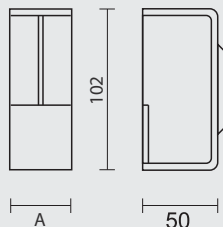

INKAPSCHELP HDD
CARRE MASSIEF ZWART

COQUILLE A ENCASTRER HDD
CARREE MASSIF NOIR

A = 40MM: € 73,90* = ART. **3.119.090**

A = 43MM: € 73,90* = ART. **3.447.090**

A = 50MM: € 79,80* = ART. **3.554.090**

(per stuk/la piece)

MATTE AFWERKING/FINITION MATE

PRO INOX PLUS
PROFESSIONAL QUALITY LABEL