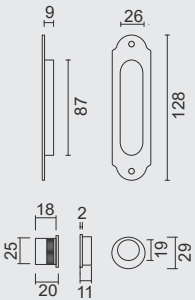

PRO FINISH
100% ITALIAN MANUFACTURE