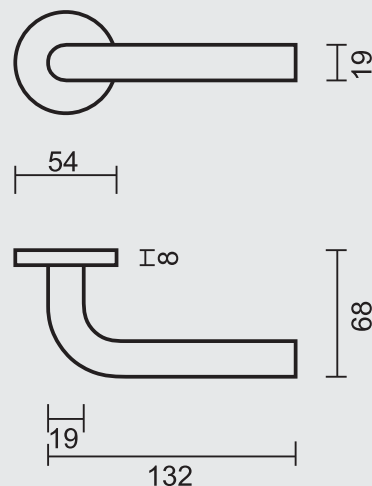

PRO ★ ZERO
PROFESSIONAL QUALITY LABEL