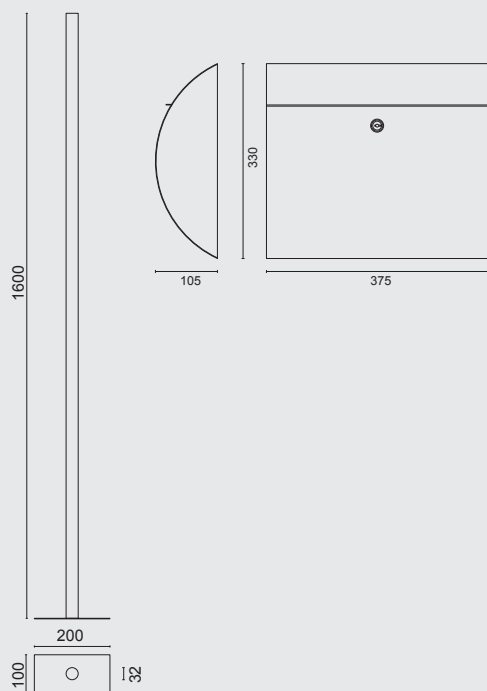

- BRIEVENBUS HOUDER **HDD INOX PLUS PER SET**
- BOITE AUX LETTRES SUPPORT **HDD INOX PLUS LE SET**
- ART. **2.220.000**

€ 79,80*

PRO★INOX PLUS
PROFESSIONAL QUALITY LABEL