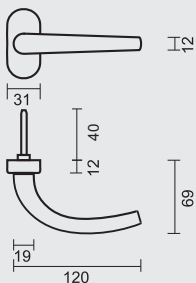

TIGE = 7MM
AX BOORGATEN/TROUS = 43MM