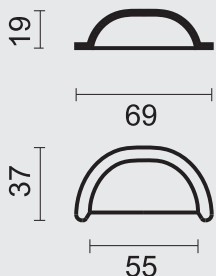

PRO FINISH
100% ITALIAN MANUFACTURE