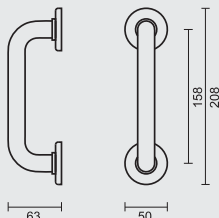

PRO FINISH
100% ITALIAN MANUFACTURE