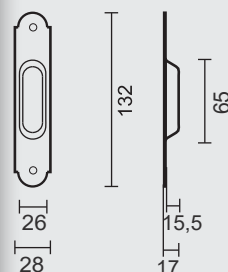

PRO ART
HANDMADE IN FRANCE

€ 16,98*