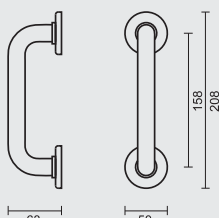

PRO FINISH
100% ITALIAN MANUFACTURE