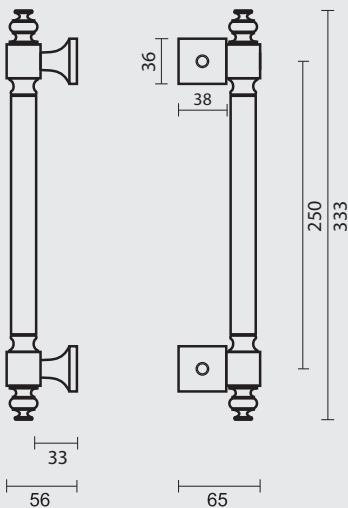

€ 76,98*

- TREKKER **40 INOX LOOK**
- TIRANT **40 INOX LOOK**
- ART. **3.169.000**
  [per stuk/par piece]

INCL. 2X TIGE M10/100MM

- GEEN BLINDE MONTAGE MOGELIJK
- FIXATION AVEUGLE PAS POSSIBLE
- NIET VERKRIJGBAAR IN PAAR
- PAS DISPONIBLE EN PAIRE