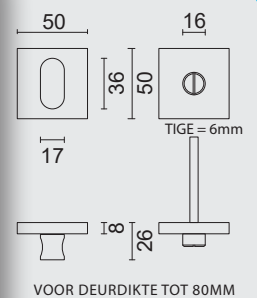

PRO★INOX PLUS
PROFESSIONAL QUALITY LABEL

€ 32,26*