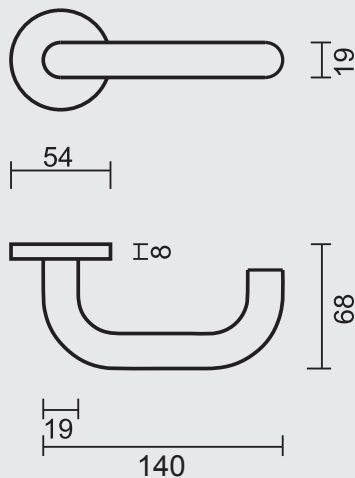

PRO ★ ZERO
PROFESSIONAL QUALITY LABEL

ART. **1.200.000**
€ 2,98/STUK-PIECE*

ART. **1.200.001**
€ 2,98/STUK-PIECE*

ART. **1.281.002**
€ 18,78/SET*