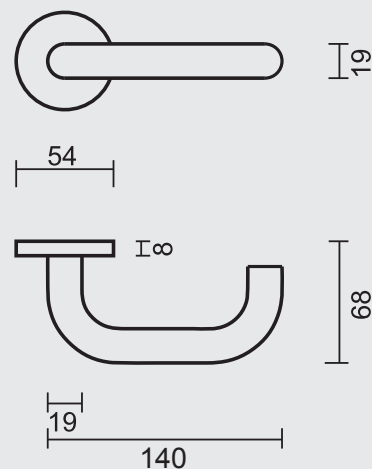

PRO★INOX PLUS
PROFESSIONAL QUALITY LABEL