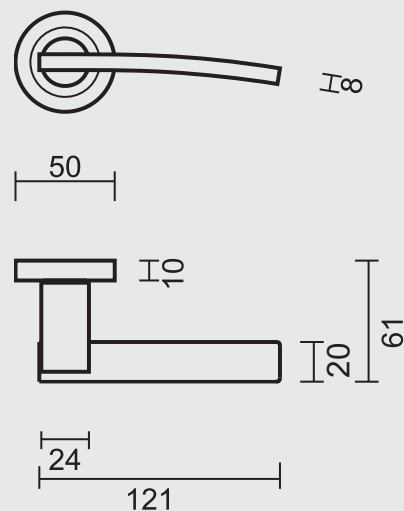

PRO FINISH
100% ITALIAN MANUFACTURE