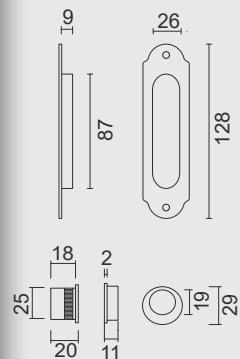

PRO FINISH
100% ITALIAN MANUFACTURE

€ 33,50*

Technical drawing showing dimensions: 18, 19, 20, 25, 29.

PRO FINISH
100% ITALIAN MANUFACTURE

INKAPSCHELP **FRA**
VINGERTOP NIKKEL

COQUILLE A ENCASTRER **FRA**
POINTE DE DOIGT NICKEL BRILLANT