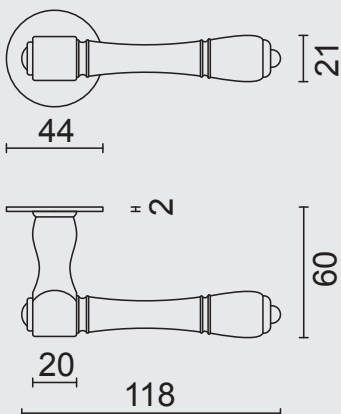

ART. **1.044.070**
€ 5,98/STUK-PIECE*

ART. **1.044.071**
€ 5,98/STUK-PIECE*

ART. **1.028.072**
€ 39,60/SET*