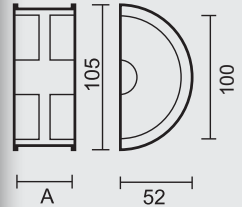

COQUILLE A ENCASTRER **HDD DEMI LUNE
MASSIF BLANC STRUCTURE**

A = 40MM: € 79,80* = ART. **3.120.100**

A = 43MM: € 81,90* = ART. **3.921.100**

A = 50MM: € 95,98* = ART. **3.528.100**

(per stuk/la piece)

MATTE STRUCTUUR AFWERKING/
FINITION STRUCTURE MATE