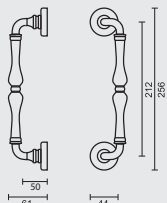

RAL 9005 - MATTE AFWERKING / FINITION MATE

PRO FINISH
100% ITALIAN MANUFACTURE