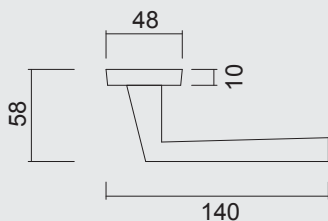

ART. **1.206.100**
€ 6,54/STUK-PIECE*

ART. **1.206.101**
€ 6,54/STUK-PIECE*

ART. **1.205.102**
€ 42,72/SET*