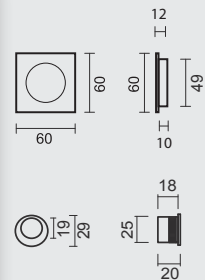

PRO FINISH
100% ITALIAN MANUFACTURE

€ 31,40*

INKAPSCHELP **FRA**
RETRO CARRE ZWART

COQUILLE A ENCASTRER **FRA**
RETRO CARREE NOIR

ART. **3.444.090**
(per set./le set)

RAL 9005
MATTE AFWERKING/FINITION MATE