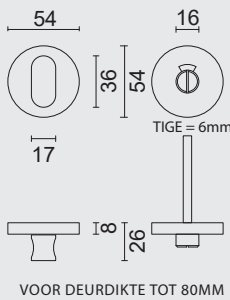

PRO★INOX PLUS
PROFESSIONAL QUALITY LABEL