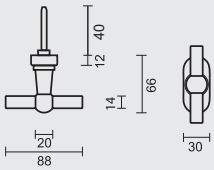

TIGE = 7MM
AX BOORGATEN/TROUS = 43MM