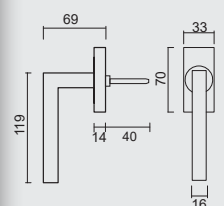

€ 37,98*

RAAMKRUUK **KUBIC SHAPE 16MM DK MAT KOPER**

CREMONE **KUBIC SHAPE 16MM OB LAITON MAT**

ART. **2.286.050**

TIGE = 7MM
AX BOORGATEN/TROUS = 43MM

PRO★INOX PLUS
PROFESSIONAL QUALITY LABEL

€ 29,98*

RAAMKRUUK **COSMIC DK MAT KOPER**