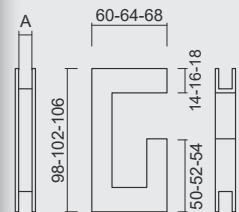

infrezing/fraisage:
A = 8 mm: 51 x 79
A = 10 mm: 53 x 79
A = 12 mm: 55 x 79

PRO★INOX PLUS
PROFESSIONAL QUALITY LABEL