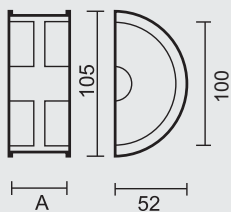

PRO ART
HANDMADE IN FRANCE