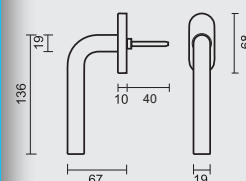

TIGE = 7MM
AX BOORGATEN/TROUS = 43MM

PRO★INOX PLUS
PROFESSIONAL QUALITY LABEL

€ 21,88*

RAAMKRUK **I SHAPE 19MM DK ZWART**

CREMONE **I SHAPE 19MM OB NOIR**

ART. **2.029.090**

MATTE AFWERKING / FINITION MATE