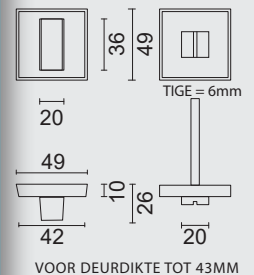

PRO FINISH
100% ITALIAN MANUFACTURE

€ 42,72*

WC GARNITUUR **SQUARE 48MM ZWART**

GARNITURE WC **SQUARE 48MM NOIR**

ART. **1.205.092**