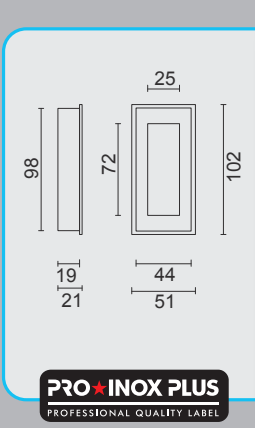

**INKAPSCHELP HDD
CLOSED INOX PLUS**

**COQUILLE A ENCASTRER HDD
CLOSED INOX PLUS**

ART. **3.400.000**
(per stuk/la piece)

€ 24,98*

* PRIJZEN EXCL. BTW/PRIX HORS TVA