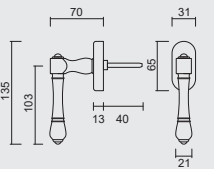

TIGE = 7MM
AX BOORGATEN/TROUS = 43MM