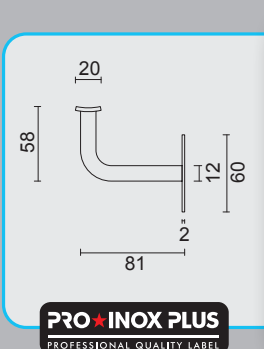

PRO★INOX PLUS
PROFESSIONAL QUALITY LABEL