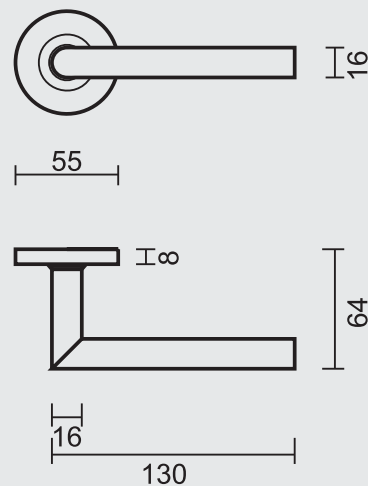

BEQUILLE **PRO I SHAPE 16MM NOIR R+WC**

ART. **6.014.092**
(per paar/par paire)

€ 56,36*

ART. **1.022.092**
€28,98/SET*

ART. **1.005.091**
€3,80/STUK-PIECE*

ART. **1.005.090**
€3,80/STUK-PIECE*

P. 71

PRO★INOX PLUS
PROFESSIONAL QUALITY LABEL