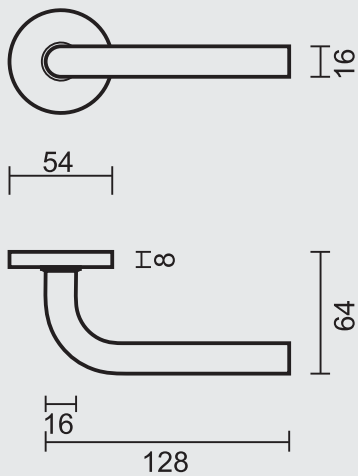

ART. **6.475.001**
(per paar/par paire)

€ 11,30*

DEURKRUK **PRO ZERO L SHAPE 16MM INOX R+WC**

BEQUILLE **PRO ZERO L SHAPE 16MM INOX R+WC**

ART. **6.475.002**
(per paar/par paire)

€ 28,50*

PRO ★ ZERO
PROFESSIONAL QUALITY LABEL