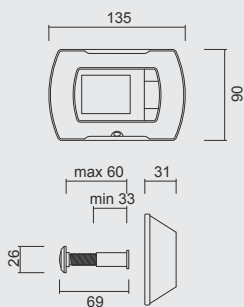

€ 79,80*

- SPIONOOG **DIGITAAL**
- OEIL DE JUDAS **DIGITAL**
- **ART. 1.282.000**