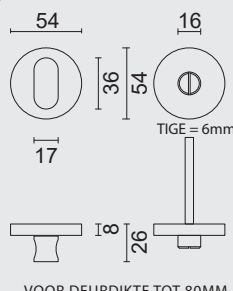

PRO INOX PLUS
PROFESSIONAL QUALITY LABEL