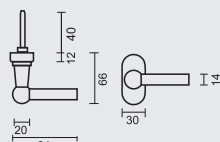

TIGE = 7MM
AX BOORGATEN/TROUS = 43MM