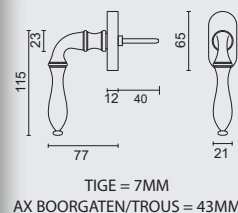

PRO★FINISH
100% ITALIAN MANUFACTURE

€ 35,80*

RAAMKROUK **GRETA DK INOX LOOK**

CREMONE **GRETA OB INOX LOOK**

ART. **2.280.000**