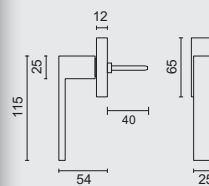

TIGE = 7MM
AX BOORGATEN/TROUS = 43MM

PRO★BLACK
10 YEARS GUARANTEE SUPPORT

€ 83,98*

RAAMKRUK **X-TREME DK CARBON BLACK**

CREMONE **X-TREME OB CARBON BLACK**

ART. **2.285.320**

CARBON BLACK = ANTRACIET DONKERGRIJS /
ANTRACITE GRIS FONCE