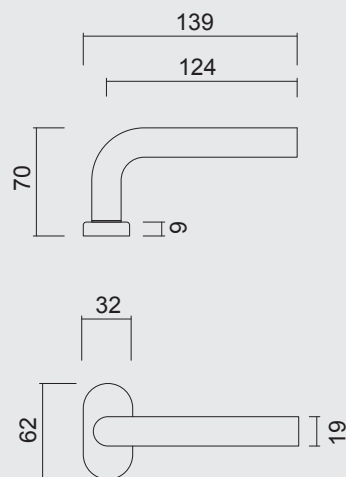

PRO★INOX PLUS
PROFESSIONAL QUALITY LABEL