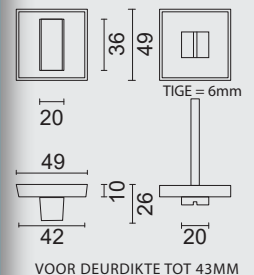

PRO FINISH
100% ITALIAN MANUFACTURE

€ 40,70*

SLOT **HAAK ZWART**

SERRURE **CROCHET NOIR**

ART. **1.281.090**