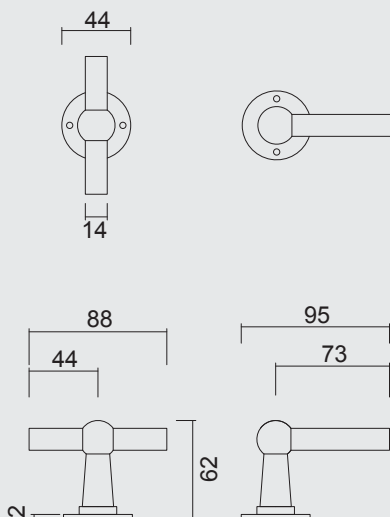

ART. **1.044.070**
€ 5,98/STUK-PIECE*

ART. **1.044.071**
€ 5,98/STUK-PIECE*

ART. **1.077.072**
€ 39,60/SET*