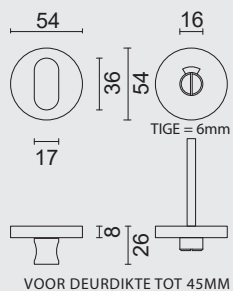

PRO INOX PLUS
PROFESSIONAL QUALITY LABEL