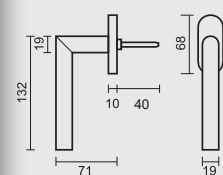

TIGE = 7MM
AX BOORGATEN/TROUS = 43MM

PRO★INOX PLUS
PROFESSIONAL QUALITY LABEL

€ 21,88*