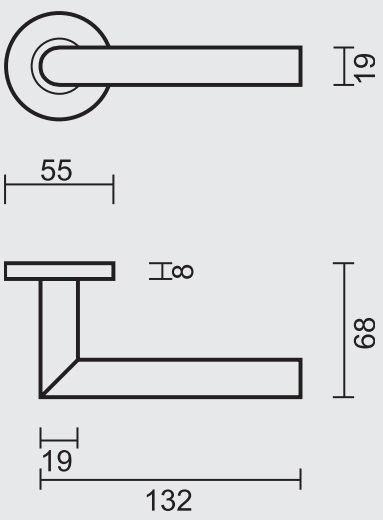

DEURKRUK **PRO I SHAPE 19MM CLASS 3 INOX PLUS R+WC**

BEQUILLE **PRO I SHAPE 19MM CLASS 3 INOX PLUS R+WC**

ART. **6.549.002**
(per paar/par paire)

€ 46,63*

P 269

P 231

PRO★INOX PLUS
PROFESSIONAL QUALITY LABEL