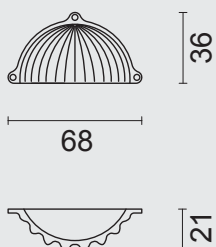

PRO FINISH
100% ITALIAN MANUFACTURE

- KASTTREKKER
  SCHELP RETRO KOPER
- TIRANT DE MEUBLE
  COQUILLE RETRO LAITON
- ART. **2.138.040**

€ 11,36*

* PRIJZEN EXCL. BTW/PRIX HORS TVA