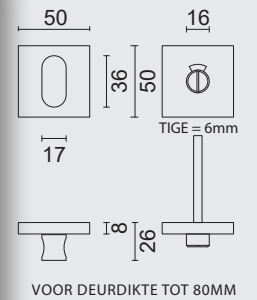

PRO★INOX PLUS
PROFESSIONAL QUALITY LABEL

€ 32,26*

WC GARNITUUR **SQUARE SHAPE ZWART ZONDER ROOD/WIT**

GARNITURE WC **SQUARE SHAPE NOIR SANS ROUGE/BLANC**

ART. **1.208.092**