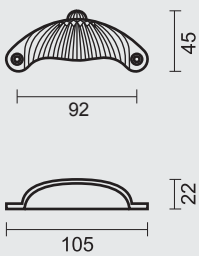

PRO ART
HANDMADE IN FRANCE