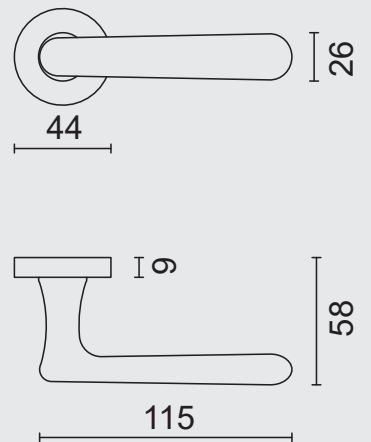

PRO FINISH
100% ITALIAN MANUFACTURE