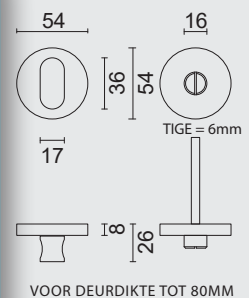

PRO★INOX PLUS
PROFESSIONAL QUALITY LABEL

€ 35,00*