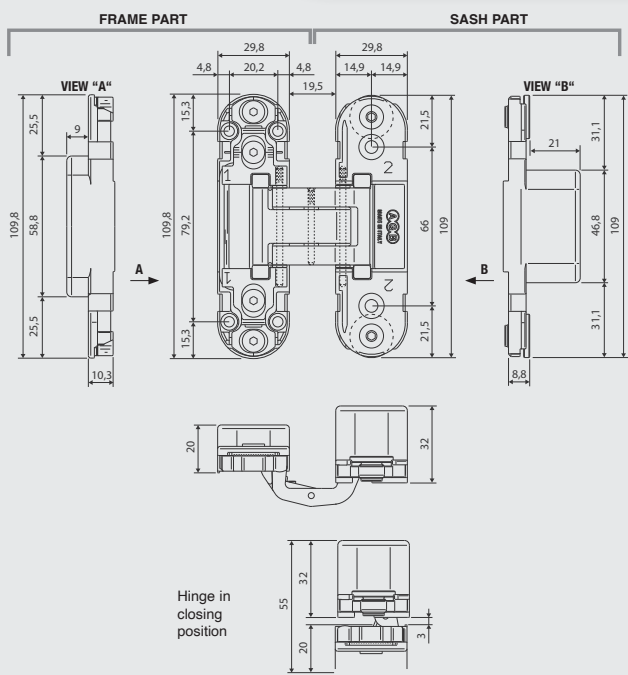

Hinge in closing position

STEEL LEVERS - IDEAL FOR HEAVY DOORS

- PAUMEL **AGB ECLIPSE 2 INOX LOOK**
- PAUMELLE **AGB ECLIPSE 2 INOX LOOK**
- ART. **1.196.000**