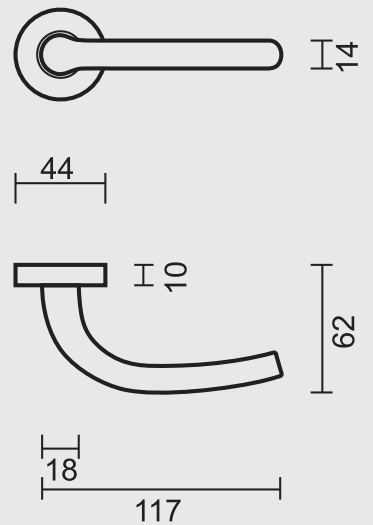

ART. **1.303.352**
€32,78/SET*

ART. **1.317.351**
€5,48/STUK-PIECE*

ART. **1.317.350**
€5,48/STUK-PIECE*

PRO FINISH
100% ITALIAN MANUFACTURE