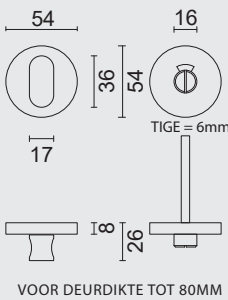

PRO★INOX PLUS
PROFESSIONAL QUALITY LABEL