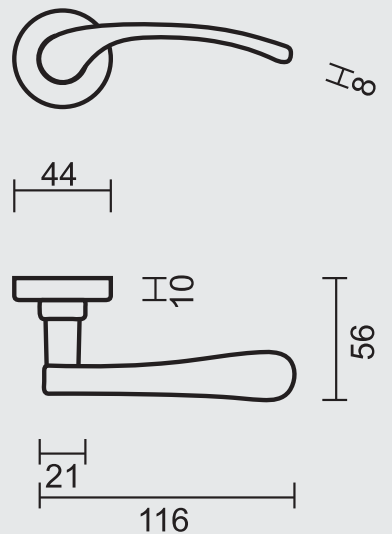

PRO FINISH
100% ITALIAN MANUFACTURE