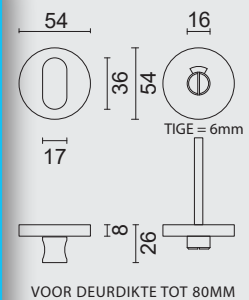

PRO★INOX PLUS
PROFESSIONAL QUALITY LABEL

€ 31,70*

WC GARNITUUR **ROND SHAPE**
CLASS 3 ZWART ZONDER ROOD/WIT

GARNITURE WC **RONDE SHAPE**
CLASS 3 NOIR SANS ROUGE/BLANC

ART. **1.427.092**