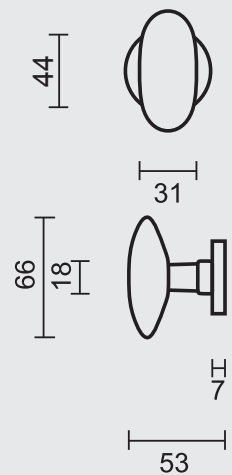

ART. **1.071.062**
€30,58/SET*

ART. **1.040.061**
€4,62/STUK-PIECE*

ART. **1.040.060**
€4,62/STUK-PIECE*

P. 308

P. 140

DEURKRUK **PRO OLIVE NM BRONS R+NO KEY**

BEQUILLE **PRO OLIVE NM FUME R+NO KEY**

ART. **6.043.063**
(per paar/par paire)