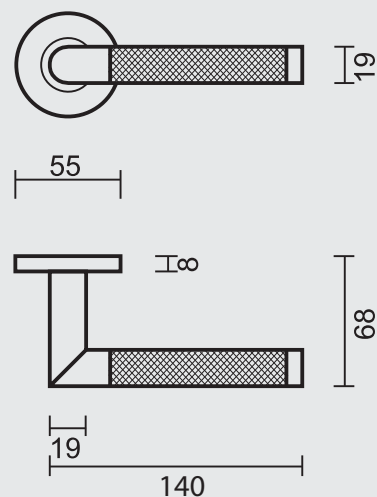

PRO★INOX PLUS
PROFESSIONAL QUALITY LABEL