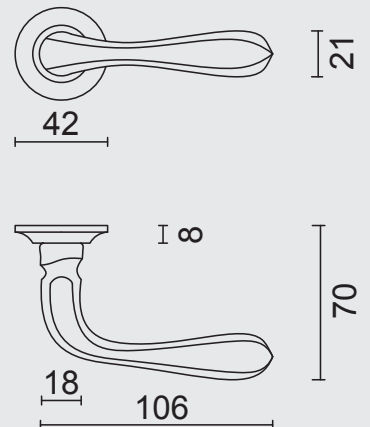

ART. **1.144.302**
€41,80/SET*

ART. **1.048.301**
€6,16/STUK-PIECE*

ART. **1.048.300**
€6,16/STUK-PIECE*