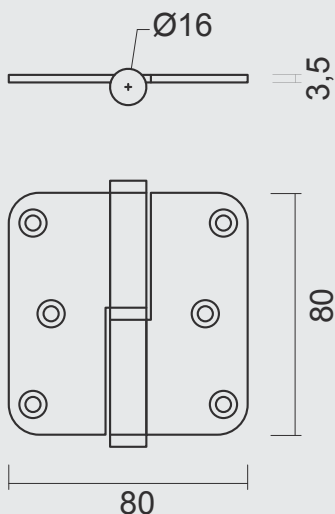

- PAUMEL **HDD 80X80X3,5 INOX 201**
- PAUMELLE **HDD 80X80X3,5 INOX 201**
- ART. **1.232.004 LINKS / GAUCHE** (Belgische norm/norme belge)
  ART. **1.232.005 RECHTS / DROITE**

RING PAUMEL **HDD 80X80X3,5 INOX 201**
BAGUE PAUMELLE **HDD 80X80X3,5 INOX 201**
ART. **1.269.000 (3MM)** = € 0,76* (per stuk/par piece)
ART. **1.318.000 (1MM)** = € 0,24* (per stuk/par piece)

	VIJS PAUMEL INOX LOOK / VIS PAUMELLE INOX LOOK			
	16MM	20MM	25MM	35MM
PER STUK - te bestellen in veelvouden van 18 / PAR PIECE - à commander en multiple de 18 pièces	ART. 1.482.000 € 0,14*	ART. 1.156.000 € 0,16*	ART. 1.157.000 € 0,18*	ART. 1.390.000 € 0,22*
VRAC - per 5000 stuks / VRAC - par 5000 pièces	ART. 1.483.000 € 598,00*	ART. 1.392.000 € 698,00*	ART. 1.393.000 € 798,00*	ART. 1.391.000 € 998,00*

PAUMEL SKIN **HDD 80X80X3,5 INOX 201 3ST+VIJS**
PAUMELLE SKIN **HDD 80X80X3,5 INOX 201 3PCE+VIS**
ART. **1.271.004 LINKS / GAUCHE**
ART. **1.271.005 RECHTS / DROITE**
(per set/le set)

€ 17,34*

* PRIJZEN EXCL. BTW/PRIX HORS TVA