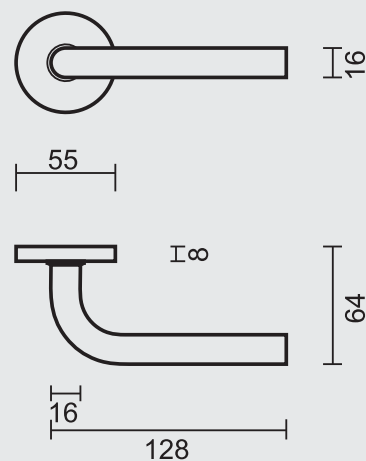

PRO★INOX PLUS
PROFESSIONAL QUALITY LABEL