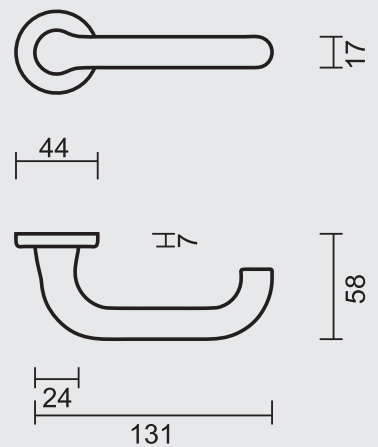

€ 13,98*

- DEURKRUUK **PRO PANDA ALU U R+WC**
- BEQUILLE **PRO PANDA ALU U R+WC**
- ART. **6.116.012**
(per paar/par paire)

€ 25,26*

ART. **1.303.012**
€ 12,98/SET*

ART. **1.317.011**
€ 3,60/STUK-PIECE*

ART. **1.317.010**
€ 3,60/STUK-PIECE*