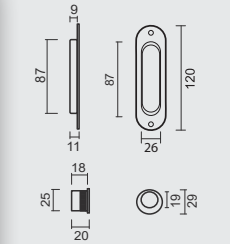

INKAPSCHELP **FRA**
OVAAL KOPER

COQUILLE A ENCASTRER **FRA**
OVALE LAITON

ART. **3.126.040**

(per set/le set)

INCL. **4X** **15MM**

PRO★FINISH
100% ITALIAN MANUFACTURE

€ 31,40*