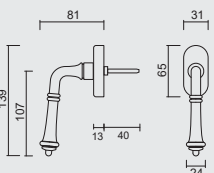

TIGE = 7MM
AX BOORGATEN/TROUS = 43MM