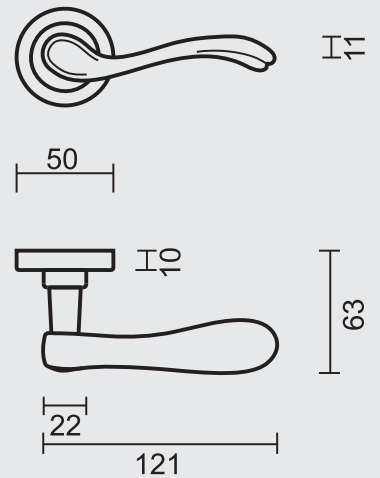

PRO FINISH
100% ITALIAN MANUFACTURE