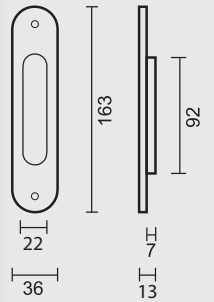

PRO FINISH
100% ITALIAN MANUFACTURE

INKAPSCHELP
PANDA PVC DONKER GRIJS

COQUILLE A ENCASTRER
PANDA PVC GRIS FONCE

ART. **3.129.120**
(per stuk/la piece)

€ 7,98*

PVC