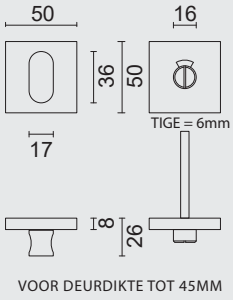

PRO★INOX PLUS
PROFESSIONAL QUALITY LABEL