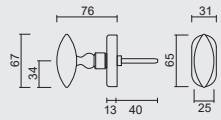

CARBON BLACK = ANTRACIET DONKER GRIJS / ANTRACITE GRIS FONCE

TIGE = 7MM
AX BOORGATEN/TROUS = 43MM