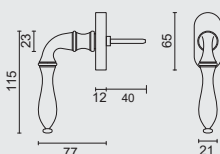

TIGE = 7MM
AX BOORGATEN/TROUS = 43MM