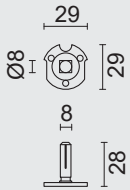

€ 3,78*

- BEVESTIGINGSPLAATJE+TIGE **CARRE 8MM**
- FIXATION SUR PLAQUE+TIGE **CARRE 8MM**
- ART. **3.246.000**