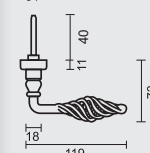

TIGE = 7MM
AX BOORGATEN/TROUS = 43MM

PRO ART
HANDMADE IN FRANCE

€ 68,28*

RAAMKRUUK **ELEGEANCE DK ROEST**

CREMONE **ELEGEANCE OB ROUILLE**

ART. **2.273.070**