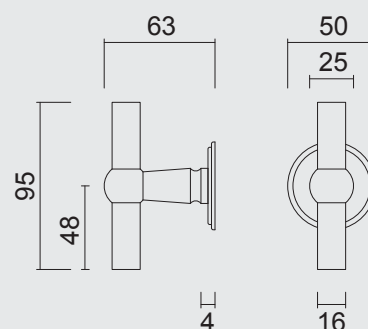

PRO★BLACK
10 YEARS GUARANTEE SUPPORT