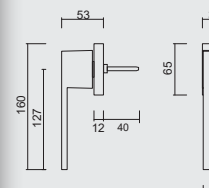

TIGE = 7MM
AX BOORGATEN/TROUS = 43MM

PRO★BLACK
10 YEARS GUARANTEE SUPPORT

€ 54,00*