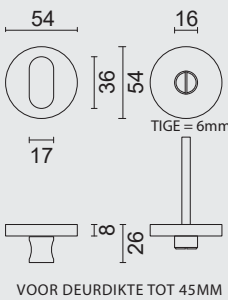

PRO★INOX PLUS
PROFESSIONAL QUALITY LABEL