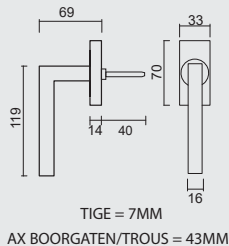

€ 21,88*

MATTE AFWERKING / FINITION MATE

PRO★INOX PLUS
PROFESSIONAL QUALITY LABEL

€ 29,98*

RAAMKRUK **KUBIC SHAPE 16MM DK ZWART**

CREMONE **KUBIC SHAPE 16MM OB NOIR**

ART. **2.286.090**

MATTE AFWERKING / FINITION MATE