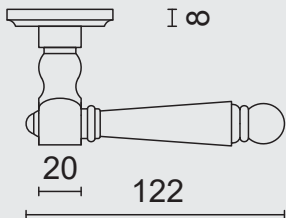

BEQUILLE **PRO RUBENS CARBON BLACK R+WC**

ART. **6.410.322**
(per paar/par paire)

€ 130,68*

21

64

ART. **1.137.320**
€ 8,98/STUK-PIECE*

ART. **1.137.321**
€ 8,98/STUK-PIECE*

ART. **1.134.322**
€ 46,20/SET*