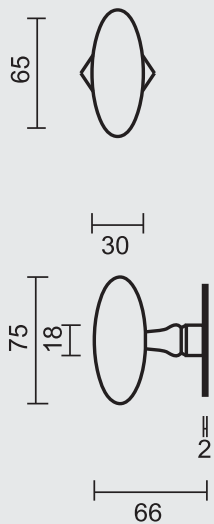

ART. **1.045.080**
€ 5,98/STUK-PIECE*

ART. **1.045.081**
€ 5,98/STUK-PIECE*

ART. **1.074.082**
€ 39,60/SET*