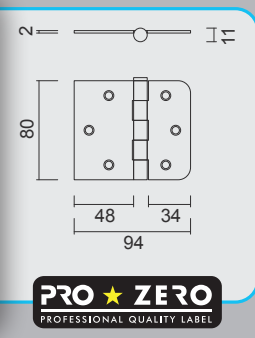

PRO★ZERO
PROFESSIONAL QUALITY LABEL

PAUMEL **RECHTE HOEK OLD SILVER**

PAUMELLE **COIN DROIT OLD SILVER**

ART. **1.209.300**