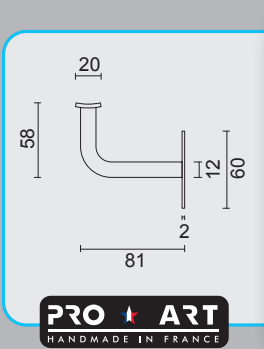

PRO★ART
HANDMADE IN FRANCE