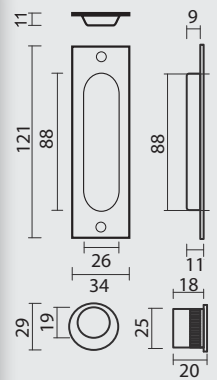

PRO★BLACK
10 YEARS GUARANTEE SUPPORT

€ 10,48*

INKAPSCHELP **FRA**
OVAAL CARRE CARBON BLACK

COQUILLE A ENCASTRER **FRA**
OVALE CARREE CARBON BLACK

ART. **3.469.320**
(per set/le set)

INCL. 4X 15MM

CARBON BLACK =
ANTRACIET DONKERGRIJS / ANTRACITE GRIS FONCE

PRO★BLACK
10 YEARS GUARANTEE SUPPORT

€ 43,78*

INKAPSCHELP **FRA**
RETRO OVAAL CARBON BLACK

COQUILLE A ENCASTRER **FRA**
RETRO OVALE CARBON BLACK

ART. **3.445.320**
(per set/le set)

INCL. 4X 15MM

CARBON BLACK =
ANTRACIET DONKERGRIJS / ANTRACITE GRIS FONCE