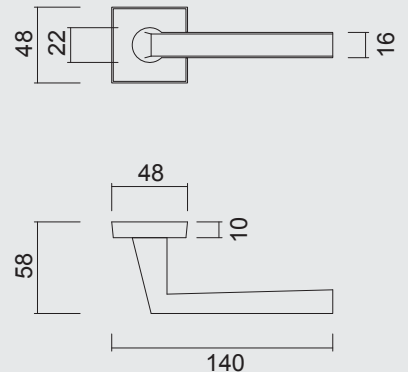

€ 89,68*

ART. **1.205.342**
€40,70/SET*

ART. **1.206.341**
€7,98/STUK-PIECE*

ART. **1.206.340**
€7,98/STUK-PIECE*

PRO FINISH
100% ITALIAN MANUFACTURE

3 YEARS GUARANTY

DEURKRUK **PRO GIAVA CROMSAT R+NO KEY**