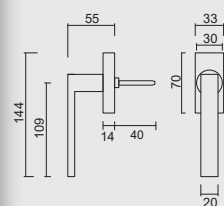

TIGE = 7MM
AX BOORGATEN/TROUS = 43MM

PRO★INOX PLUS
PROFESSIONAL QUALITY LABEL

€ 29,98*