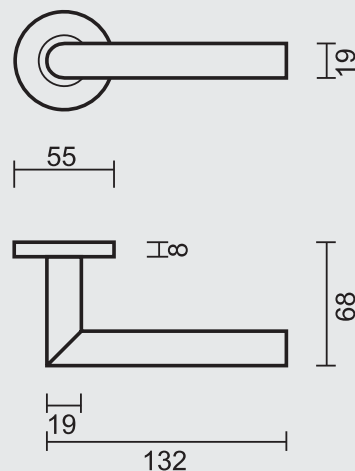

PRO★INOX PLUS
PROFESSIONAL QUALITY LABEL