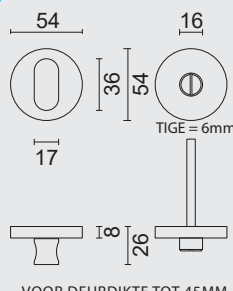

PRO INOX PLUS
PROFESSIONAL QUALITY LABEL