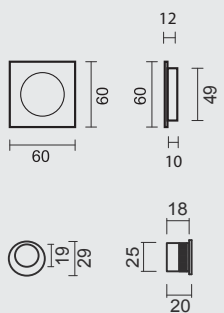

PRO FINISH
100% ITALIAN MANUFACTURE