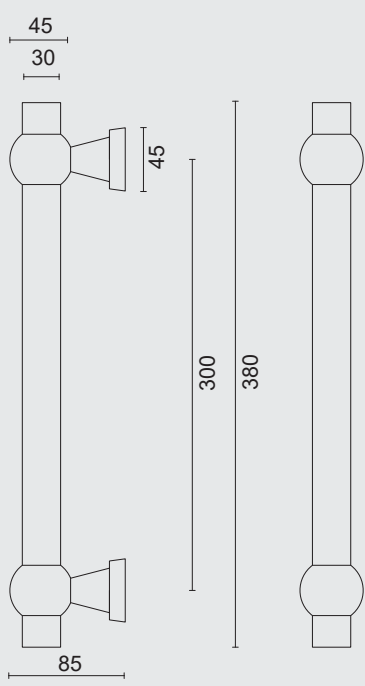

€ 124,98*

- TREKKER **PETRA ROYAL INOX LOOK BLINDE MONTAGE**
- TIRANT **PETRA ROYAL INOX LOOK MONTAGE AVEUGLE**
- ART. **3.450.003**
  (per stuk/par piece)

INCL. 2X