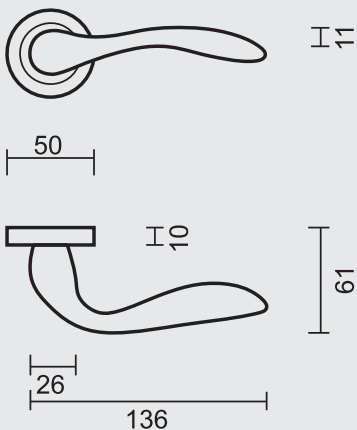

PRO FINISH
100% ITALIAN MANUFACTURE

ART. **1.315.340**
€ 9,98/STUK-PIECE*

ART. **1.315.341**
€ 9,98/STUK-PIECE*

ART. **1.314.342**
€ 41,80/SET*

* PRIJZEN EXCL. BTW/PRIX HORS TVA