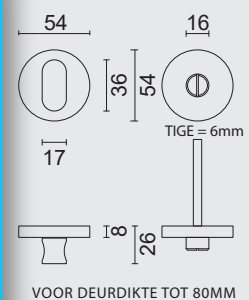

PRO★INOX PLUS
PROFESSIONAL QUALITY LABEL

€ 31,70*