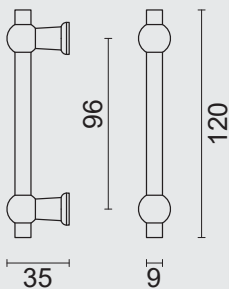

PRO★FINISH
100% ITALIAN MANUFACTURE