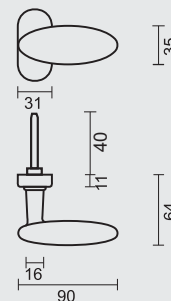

TIGE = 7MM
AX BOORGATEN/TROUS = 43MM

PRO FINISH
100% ITALIAN MANUFACTURE

€ 29,98*

RAAMKRUK **ALDAGONDA DK KOPER**

CREMONE **ALDAGONDA OB LAITON**

ART. **2.033.040**