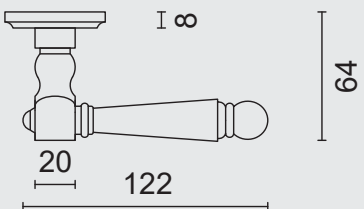

ART. **1.137.300**
€ 6,82/STUK-PIECE*

ART. **1.137.301**
€ 6,82/STUK-PIECE*

ART. **1.134.302**
€ 44,00/SET*