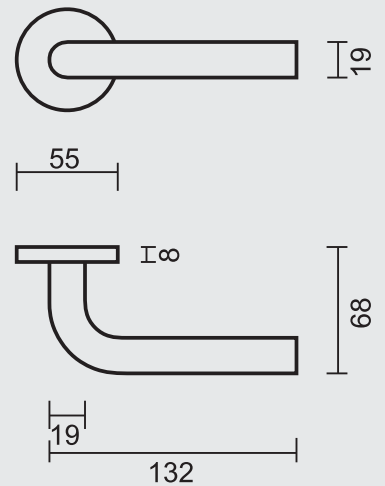

PATENTVIJZEN INBEGREPEN / VIS A TRAVERS INCLU

DEURKROUK **PRO L SHAPE 19MM TITANIUM R+NO KEY**

BEQUILLE **PRO L SHAPE 19MM TITANE R+NO KEY**

ART. **6.020.033**
(per paar/par paire)

€ 32,28*

DEURKROUK **PRO L SHAPE 19MM TITANIUM R+E**

BEQUILLE **PRO L SHAPE 19MM TITANE R+E**

ART. **6.020.030**
(per paar/par paire)

€ 33,98*

DEURKROUK **PRO L SHAPE 19MM TITANIUM R+E CYL**

BEQUILLE **PRO L SHAPE 19MM TITANE R+E CYL**

ART. **6.020.031**
(per paar/par paire)

€ 33,98*

DEURKROUK **PRO L SHAPE 19MM TITANIUM R+WC**

BEQUILLE **PRO L SHAPE 19MM TITANE R+WC**

ART. **6.020.032**
(per paar/par paire)

€ 64,28*

ART. **1.022.032**
€33,00/SET*

ART. **1.005.031**
€6,20/STUK-PIECE*

ART. **1.005.030**
€6,20/STUK-PIECE*

P. 229

P. 74