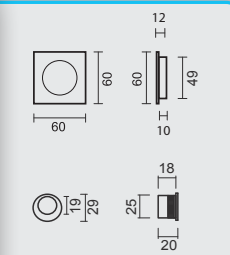

INKAPSCHELP **FRA**
CARRE KOPER PER SET

COQUILLE A ENCASTRER **FRA**
CARREE LAITON LE SET

ART. **3.128.040**

(per set/le set)

PRO★FINISH
100% ITALIAN MANUFACTURE

€ 31,40*