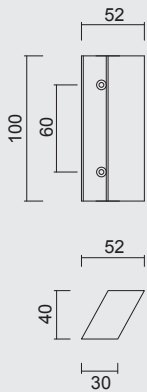

PRO INOX PLUS
PROFESSIONAL QUALITY LABEL