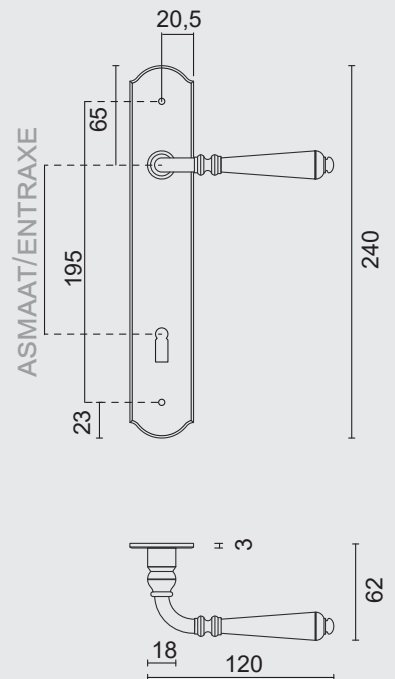

PRO ART
HANDMADE IN FRANCE