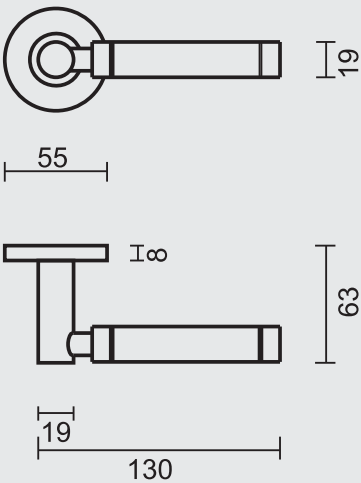

BEQUILLE **PRO JUPITER INOX PLUS R+WC**

ART. **6.005.002**
(per paar/par paire)

€ 48,36*

PRO★INOX PLUS
PROFESSIONAL QUALITY LABEL

ART. **1.005.000**
€ 2,98/STUK-PIECE*

ART. **1.005.001**
€ 2,98/STUK-PIECE*