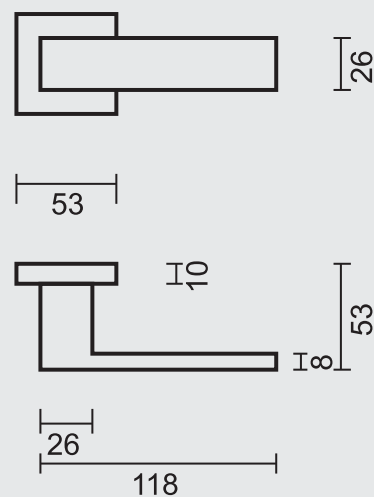

PRO FINISH
100% ITALIAN MANUFACTURE