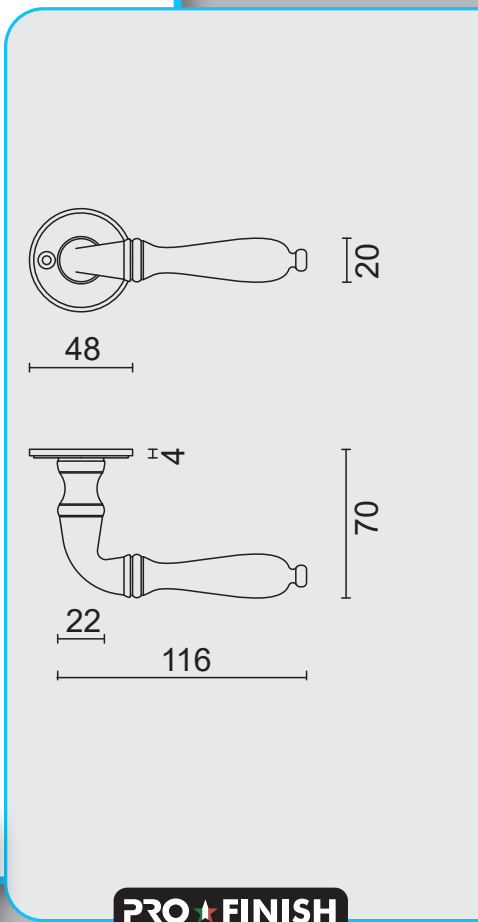

€ 121,18*

ART. **1.136.362**
€ 46,20/SET*

ART. **1.138.361**
€ 8,36/STUK-PIECE*

ART. **1.138.360**
€ 8,36/STUK-PIECE*

-  P. 335
-  P. 261
-  P. 239
-  P. 203
-  P. 189
-  P. 171
-  P. 157
-  P. 125

DEURKRUK **PRO PETANA L+L ROSA R+NO KEY**