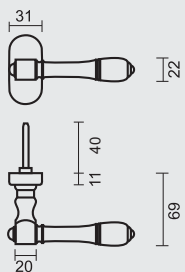

TIGE = 7MM
AX BOORGATEN/TROUS = 43MM