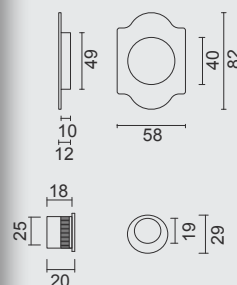

PRO FINISH
100% ITALIAN MANUFACTURE

€ 8,98*

INKAPSCHELP **FRA**
RETRO CARRE FONT

COQUILLE A ENCASTRER **FRA**
RETRO CARREE FONT

ART. **3.444.370**
(per set/le set)

FONT = ZWART MET RELIEF/
NOIR AVEC RELIEF

PRO FINISH
100% ITALIAN MANUFACTURE

€ 33,50*

INKAPSCHELP **IJZER**

COQUILLE A ENCASTRER **FER**

ART. **3.130.080**
(per stuk/la piece)

INCL. 2X 15MM