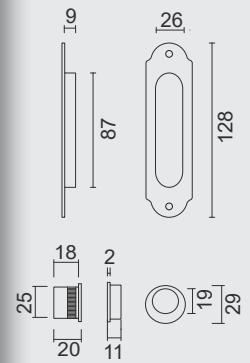

PRO FINISH
100% ITALIAN MANUFACTURE

€ 33,50*

INKAPSCHELP FRA
RETRO CARRE INOX LOOK

COQUILLE A ENCASTRER FRA
RETRO CARREE INOX LOOK

ART. **3.444.000**
(per set/le set)