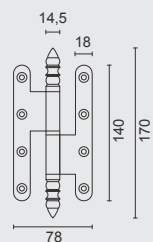

PRO ART
HANDMADE IN FRANCE