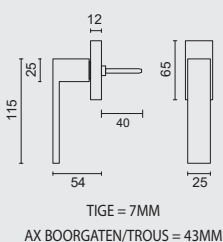

PRO★FINISH
100% ITALIAN MANUFACTURE