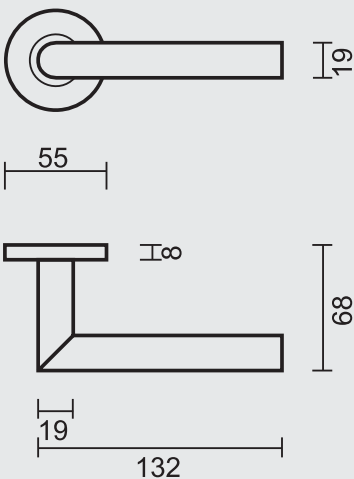

ART. **6.011.091**
 (per paar/par paire)

€ 29,88*

DEURKRUK **PRO I SHAPE 19MM ZWART R+WC**

BEQUILLE **PRO I SHAPE 19MM NOIR R+WC**

ART. **6.011.092**
 (per paar/par paire)

€ 56,36*

PRO★INOX PLUS
 PROFESSIONAL QUALITY LABEL