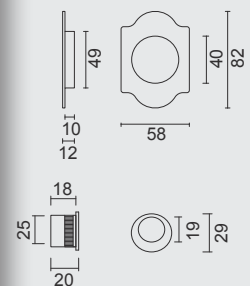

PRO FINISH
100% ITALIAN MANUFACTURE

€ 33,50*