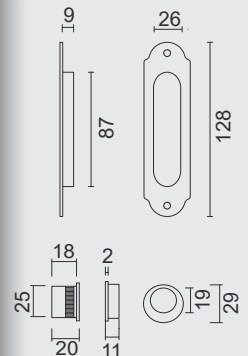

PRO★BLACK
10 YEARS GUARANTEE SUPPORT

€ 46,98*