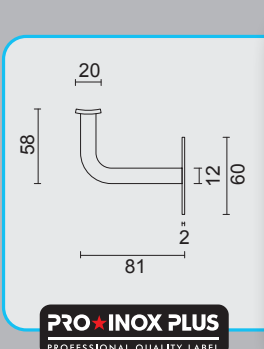

PRO★INOX PLUS
PROFESSIONAL QUALITY LABEL