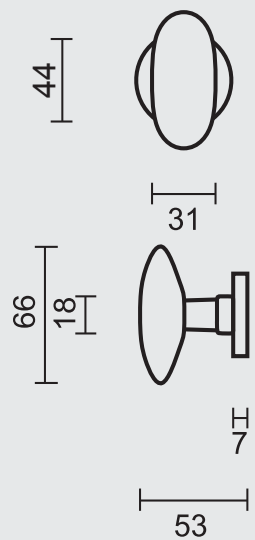

PRO FINISH
100% ITALIAN MANUFACTURE

* PRIJZEN EXCL. BTW/PRIX HORS TVA