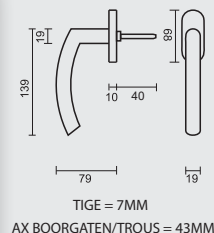

€ 19,90*

RAAMKROUK **L SHAPE 19MM DK INOX PLUS**CREMONE **L SHAPE 19MM OB INOX PLUS**ART. **2.030.000****PRO★INOX PLUS**
PROFESSIONAL QUALITY LABEL

€ 19,90*

RAAMKROUK **C SHAPE 19MM DK INOX PLUS**CREMONE **C SHAPE 19MM OB INOX PLUS**ART. **2.031.000****PRO★INOX PLUS**
PROFESSIONAL QUALITY LABEL