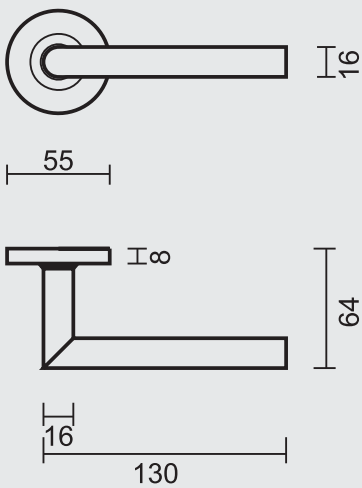

PRO★INOX PLUS
PROFESSIONAL QUALITY LABEL

ART. **1.005.000**
€ 2,98/STUK-PIECE*

ART. **1.005.001**
€ 2,98/STUK-PIECE*

ART. **1.022.002**
€ 18,98/SET*

* PRIJZEN EXCL. BTW/PRIX HORS TVA