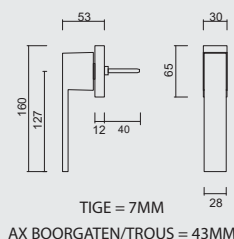

PRO★FINISH
100% ITALIAN MANUFACTURE