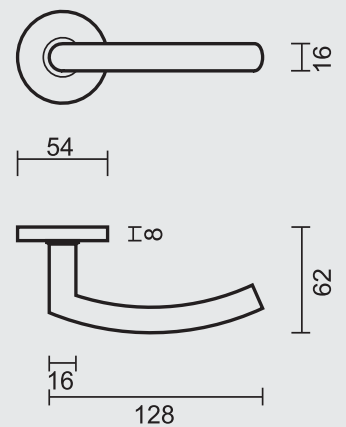

PRO★INOX PLUS
PROFESSIONAL QUALITY LABEL