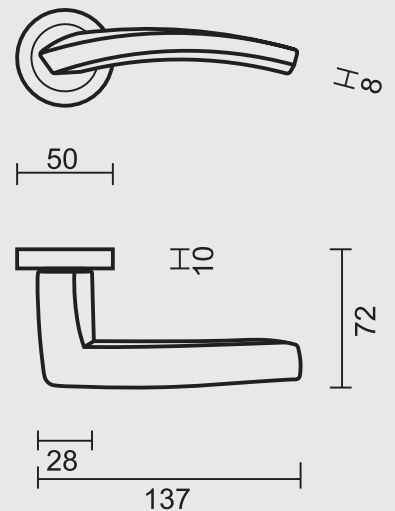

PRO FINISH
100% ITALIAN MANUFACTURE