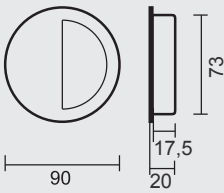

PRO INOX PLUS
PROFESSIONAL QUALITY LABEL