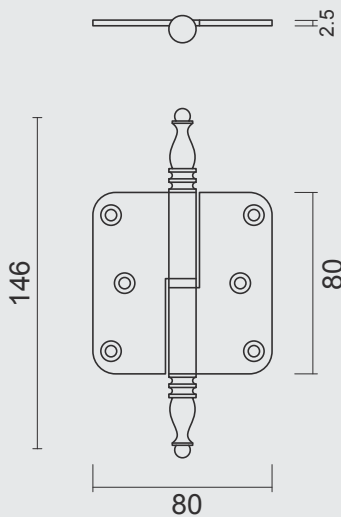

RING PAUMEL **80X80X2,5/2,5MM FONT**
BAGUE PAUMELLE **80X80X2,5/2,5MM FONT**
ART. **1.159.370**
(per stuk/par pièce)

€ 0,50*

LENGTE/LONGEUR	VIJS PAUMEL FONT / VIS PAUMELLE FONT			
	16MM	20MM	25MM	35MM
PER STUK - te bestellen in veelvouden van 18 / PAR PIECE - à commander en multiple de 18 pièces	ART. 1.482.370 € 0,14*	ART. 1.156.370 € 0,16*	ART. 1.157.370 € 0,18*	ART. 1.390.370 € 0,22*
VRAC - per 5000 stuks / VRAC - par 5000 pièces	ART. 1.483.370 € 598,00*	ART. 1.392.370 € 698,00*	ART. 1.393.370 € 798,00*	ART. 1.391.370 € 998,00*

PAUMEL SKIN **HDD 80X80X2,5 VAAS FONT 3ST+VIJS**
PAUMELLE SKIN **HDD 80X80X2,5 VASE FONT 3PCE+VIS**
ART. **1.179.374 LINKS / GAUCHE**
ART. **1.179.375 RECHTS / DROITE**
(per set/le set)

€ 29,94*

* PRIJZEN EXCL. BTW/PRIX HORS TVA