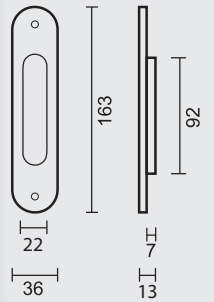

PRO FINISH
100% ITALIAN MANUFACTURE

INKAPSCHELP
PANDA PVC ZWART PER STUK

COQUILLE A ENCASTRER
PANDA PVC NOIR LA PIECE

ART. **3.129.090**
(per stuk/la piece)

€ 7,98*

PVC