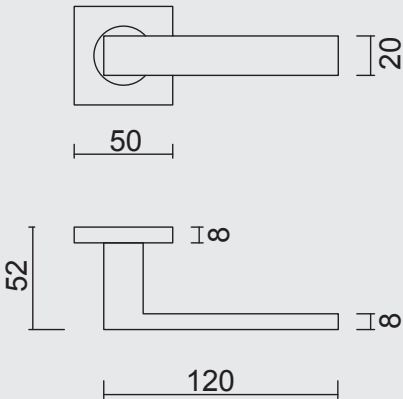

ART. **6.423.091**
(per paar/par paire)

€ 43,98*

DEURKRUK **PRO COSMIC ZWART R+WC**

BEQUILLE **PRO COSMIC NOIR R+WC**

ART. **6.423.092**
(per paar/par paire)

€ 71,04*

ART. **1.133.090**
€ 4,42/STUK-PIECE*

ART. **1.133.091**
€ 4,42/STUK-PIECE*