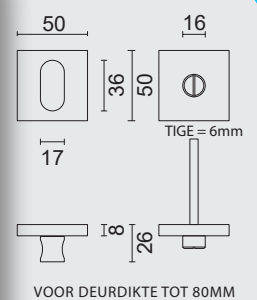

PRO★INOX PLUS
PROFESSIONAL QUALITY LABEL

€ 37,00*