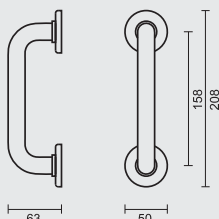

PRO FINISH
100% ITALIAN MANUFACTURE