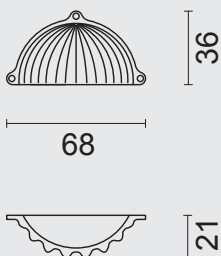

PRO FINISH
100% ITALIAN MANUFACTURE