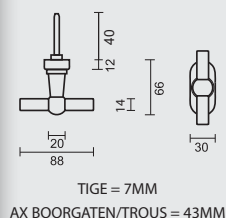

PRO FINISH
100% ITALIAN MANUFACTURE

€ 32,98*