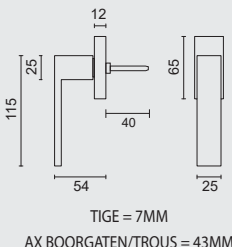

PRO FINISH
100% ITALIAN MANUFACTURE