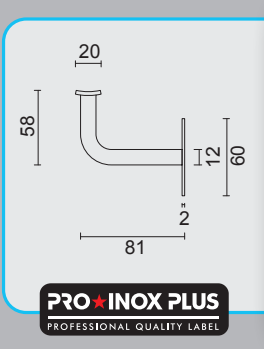

PRO★INOX PLUS
PROFESSIONAL QUALITY LABEL