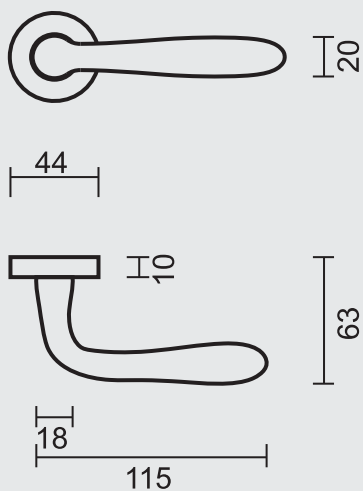

ART. **1.317.040**
€ 4,62/STUK-PIECE*

ART. **1.317.041**
€ 4,62/STUK-PIECE*

ART. **1.303.042**
€ 30,58/SET*