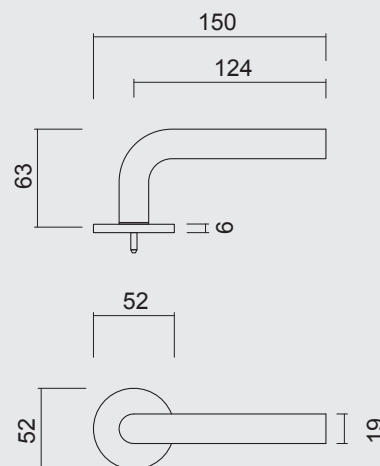

PRO★INOX PLUS
PROFESSIONAL QUALITY LABEL