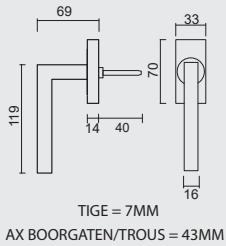

PRO INOX PLUS
PROFESSIONAL QUALITY LABEL