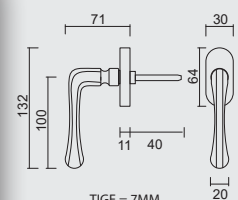

PRO★FINISH
100% ITALIAN MANUFACTURE

€ 33,80*