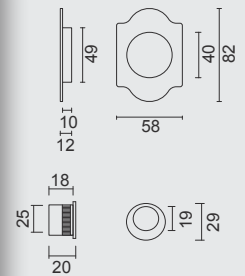

PRO FINISH
100% ITALIAN MANUFACTURE

INKAPSCHELP FRA
RETRO OVAAL OLD SILVER

COQUILLE A ENCASTRER FRA
RETRO OVALE OLD SILVER

ART. 3.445.300
(per set/le set)

INCL. 4X 15MM

€ 34,98*