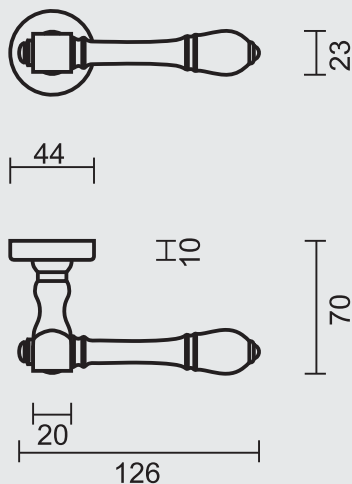

ART. **1.317.040**
€ 4,62/STUK-PIECE*

ART. **1.317.041**
€ 4,62/STUK-PIECE*

ART. **1.303.042**
€ 30,58/SET*