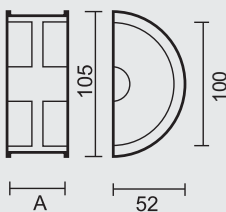

PRO INOX PLUS
PROFESSIONAL QUALITY LABEL