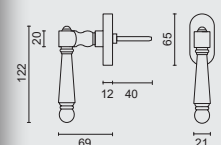

TIGE = 7MM
AX BOORGATEN/TROUS = 43MM

PRO FINISH
100% ITALIAN MANUFACTURE

€ 35,80*