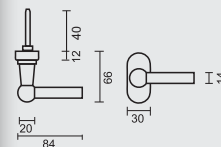

RAAMKRUK **PETRA NM L DK**
KOPER NIET VERNIST

CREMONE **PETRA NM L OB**
LAITON NON VERNIS

ART. **2.038.040**

BIJ GEBRUIK IS DE AFWERKING ONDERHEVIG
AAN KLEURVERANDERING / LORSQU'ELLE
EST UTILISEE, LA FINITION PEUT AVOIR UN
CHANGEMENT DE COULEUR LOCAL

TIGE = 7MM
AX BOORGATEN/TROUS = 43MM

PRO FINISH
100% ITALIAN MANUFACTURE

€ 29,98*

RAAMKRUK **OLIVE NM DK KOPER**

CREMONE **OLIVE NM OB LAITON**

ART. **2.034.040**