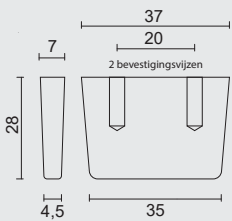

PRO★INOX PLUS
PROFESSIONAL QUALITY LABEL