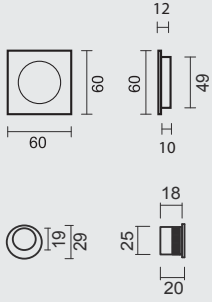

PRO★FINISH
100% ITALIAN MANUFACTURE