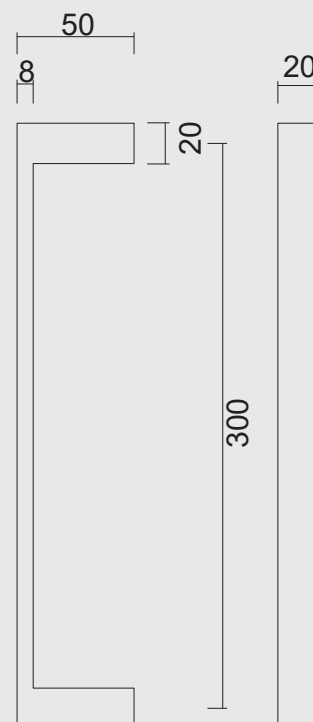

PRO★INOX PLUS
PROFESSIONAL QUALITY LABEL