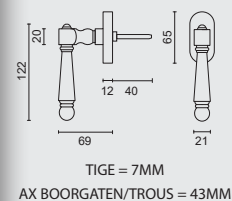

PRO FINISH
100% ITALIAN MANUFACTURE

€ 37,92*