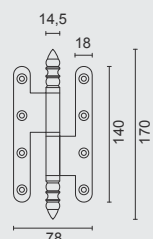

PRO ART
HANDMADE IN FRANCE