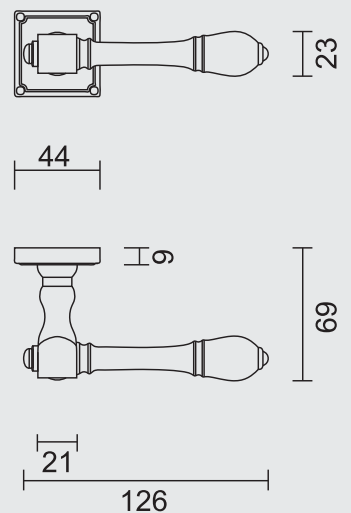

- DEURKRUK **PRO CARRE OLD SILVER R+NO KEY**
- BEQUILLE **PRO CARRE OLD SILVER R+NO KEY**
- ART. **6.039.303**
  (per paar/par paire)

€ 66,48*

- DEURKRUK **PRO CARRE OLD SILVER R+E**
- BEQUILLE **PRO CARRE OLD SILVER R+E**
- ART. **6.039.300**
  (per paar/par paire)

€ 69,98*

- DEURKRUK **PRO CARRE OLD SILVER R+E CYL**
- BEQUILLE **PRO CARRE OLD SILVER R+E CYL**
- ART. **6.039.301**
  (per paar/par paire)

€ 69,98*

- DEURKRUK **PRO CARRE OLD SILVER R+WC**
- BEQUILLE **PRO CARRE OLD SILVER R+WC**
- ART. **6.039.302**
  (per paar/par paire)

€105,08*

ART. **1.078.302**
€39,60/SET*

ART. **1.049.301**
€7,18/STUK-PIECE*

ART. **1.049.300**
€7,18/STUK-PIECE*

P. 370

P. 330

P. 123