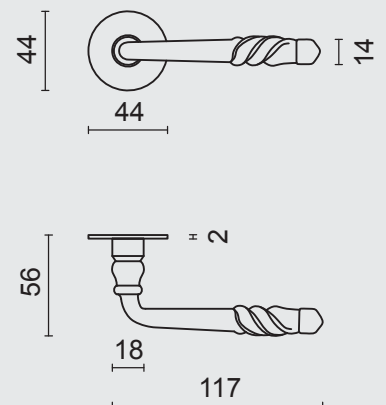

PRO ART
HANDMADE IN FRANCE