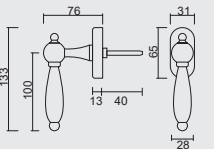

TIGE = 7MM
AX BOORGATEN/TROUS = 43MM