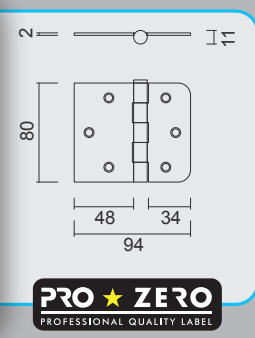

PRO★ZERO
PROFESSIONAL QUALITY LABEL

PAUMEL **RECHTE HOEK ZWART**

PAUMELLE **COIN DROIT NOIR**

ART. **1.209.090**