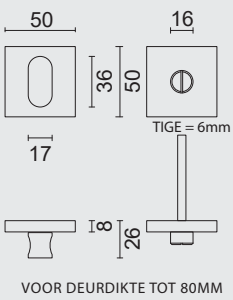

PRO★INOX PLUS
PROFESSIONAL QUALITY LABEL