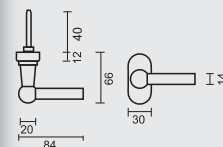

RAAMKRUUK **PETRA NM L DK ROEST**

CREMONE **PETRA NM L OB ROUILLE**

ART. **2.038.070**

TIGE = 7MM
AX BOORGATEN/TROUS = 43MM

PRO ART
HANDMADE IN FRANCE

€ 57,34*

RAAMKRUUK **OLIVE DK ROEST**

CREMONE **OLIVE OB ROUILLE**

ART. **2.036.070**