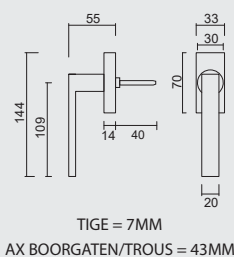

€ 21,88*

MATTE AFWERKING / FINITION MATE

PRO★INOX PLUS
PROFESSIONAL QUALITY LABEL

€ 29,98*

RAAMKRUK **KUBIC SHAPE 16MM DK ZWART**

CREMONE **KUBIC SHAPE 16MM OB NOIR**

ART. **2.286.090**

MATTE AFWERKING / FINITION MATE