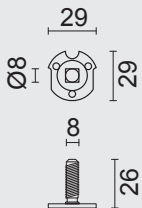

€ 3,78*

- BEVESTIGING **TOP 805 OP DEUR M8**
- FIXATION **TOP 805 SUR PORTE M8**
- ART. **3.244.000**