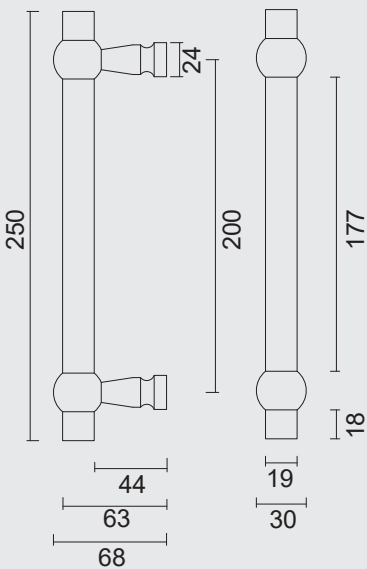

● TREKKER **PETRA 200MM OLD BRASS BLINDE MONTAGE**

● TIRANT **PETRA 200MM OLD BRASS MONTAGE AVEUGLE**

● ART. **3.468.383**
(per stuk/par piece)

INCL. 2X

€ 93,60*