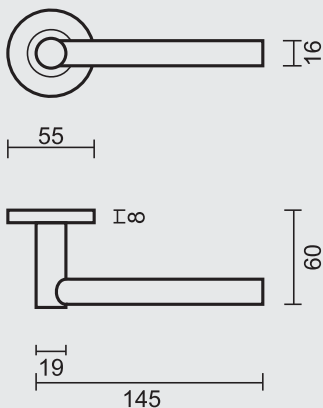

PRO★INOX PLUS
PROFESSIONAL QUALITY LABEL

ART. **1.005.000**
€ 2,98/STUK-PIECE*

ART. **1.005.001**
€ 2,98/STUK-PIECE*

ART. **1.022.002**
€ 18,98/SET*

* PRIJZEN EXCL. BTW/PRIX HORS TVA