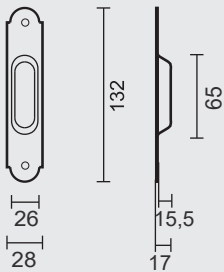

PRO ART
HANDMADE IN FRANCE