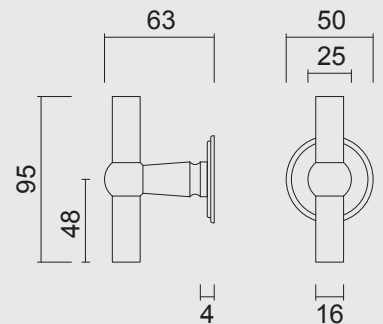

- DEURKRUUK **PRO PETANA T+T OLD YELLOW R+NO KEY**
- BEQUILLE **PRO PETANA T+T OLD YELLOW R+NO KEY**
- ART. **6.523.313**
  (per paar/par paire)

€ 54,12*

- DEURKRUUK **PRO PETANA T+T OLD YELLOW R+E**
- BEQUILLE **PRO PETANA T+T OLD YELLOW R+E**
- ART. **6.523.310**
  (per paar/par paire)

€ 56,98*

- DEURKRUUK **PRO PETANA T+T OLD YELLOW R+E CYL**
- BEQUILLE **PRO PETANA T+T OLD YELLOW R+E CYL**
- ART. **6.523.311**
  (per paar/par paire)

€ 56,98*

- DEURKRUUK **PRO PETANA T+T OLD YELLOW R+WC**
- BEQUILLE **PRO PETANA T+T OLD YELLOW R+WC**
- ART. **6.523.312**
  (per paar/par paire)

€ 90,52*

ART. **1.136.312**
€37,40/SET*

ART. **1.138.311**
€5,72/STUK-PIECE*

ART. **1.138.310**
€5,72/STUK-PIECE*