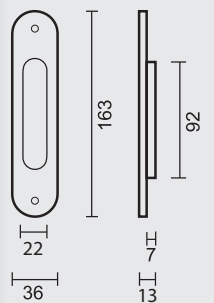

PRO FINISH
100% ITALIAN MANUFACTURE