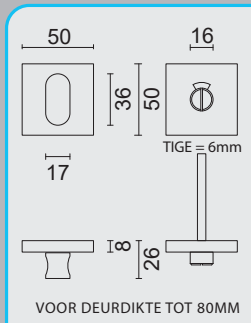

PRO★INOX PLUS
PROFESSIONAL QUALITY LABEL