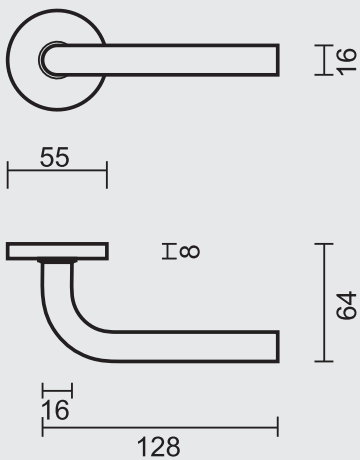

ART. **6.023.001**
(per paar/par paire)

€ 22,98*

DEURKRUK **PRO L SHAPE 16MM INOX PLUS R+WC**

BEQUILLE **PRO L SHAPE 16MM INOX PLUS R+WC**

ART. **6.023.002**
(per paar/par paire)

€ 40,25*

PRO★INOX PLUS
PROFESSIONAL QUALITY LABEL