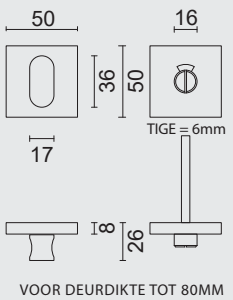

PRO★INOX PLUS
PROFESSIONAL QUALITY LABEL