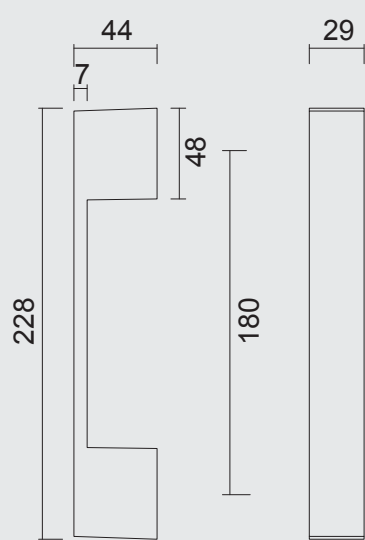

€ 65,00*

- TREKKER **X-TREME 180MM INOX LOOK BLINDE MONTAGE**
- TIRANT **X-TREME 180MM INOX LOOK MONTAGE AVEUGLE**
- ART. **3.526.003**
  (per stuk/par piece)

INCL. 2X