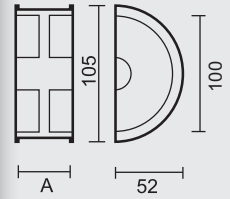

INKAPSCHELP **HDD**
HALVE MAAN MASSIEF KOPER

COQUILLE A ENCASTRER **HDD**
DEMI LUNE MASSIF LAITON

A = 40MM: € 79,80* = ART. **3.120.040**

A = 43MM: € 81,90* = ART. **3.921.040**

(per stuk/la piece)

PRO★INOX PLUS
PROFESSIONAL QUALITY LABEL