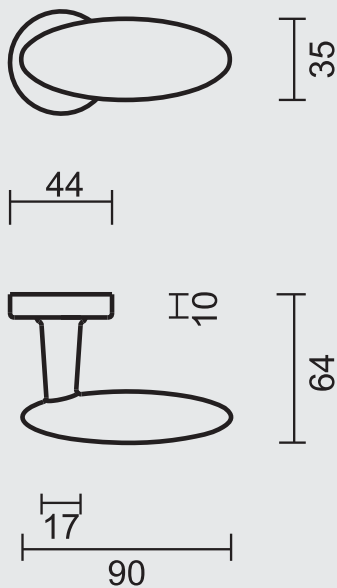

€ 49,98*

DEURKRUK **PRO OLIVE NM INOX LOOK R+WC**

BEQUILLE **PRO OLIVE NM INOX LOOK R+WC**

ART. **6.043.002**
(per paar/par paire)

€ 79,26*

P 355

P 309

PRO FINISH
100% ITALIAN MANUFACTURE