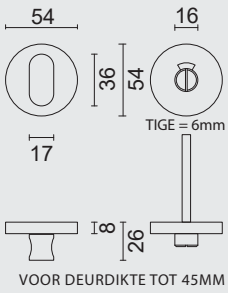

PRO★INOX PLUS
PROFESSIONAL QUALITY LABEL