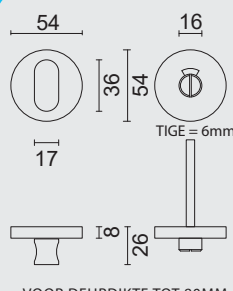

PRO INOX PLUS
PROFESSIONAL QUALITY LABEL