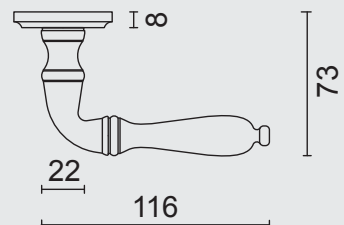

PRO FINISH
100% ITALIAN MANUFACTURE