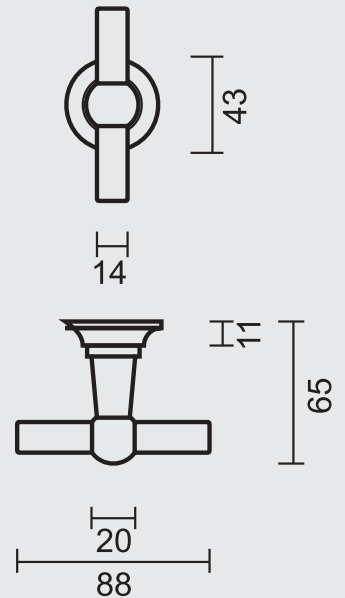

- DEURKRUK **PRO PETRA NM T+T OLD SILVER R+NO KEY**
- BEQUILLE **PRO PETRA NM T+T OLD SILVER R+NO KEY**
- ART. **6.437.303**
  (per paar/par paire)

€ 47,48*

- DEURKRUK **PRO PETRA NM T+T OLD SILVER R+E**
- BEQUILLE **PRO PETRA NM T+T OLD SILVER R+E**
- ART. **6.437.300**
  (per paar/par paire)

€ 49,98*

- DEURKRUK **PRO PETRA NM T+T OLD SILVER R+E CYL**
- BEQUILLE **PRO PETRA NM T+T OLD SILVER R+E CYL**
- ART. **6.437.301**
  (per paar/par paire)

€ 49,98*

- DEURKRUK **PRO PETRA NM T+T OLD SILVER R+WC**
- BEQUILLE **PRO PETRA NM T+T OLD SILVER R+WC**
- ART. **6.437.302**
  (per paar/par paire)

€ 88,28*

ART. **1.077.302**
€41,80/SET*

ART. **1.048.301**
€6,16/STUK-PIECE*

ART. **1.048.300**
€6,16/STUK-PIECE*