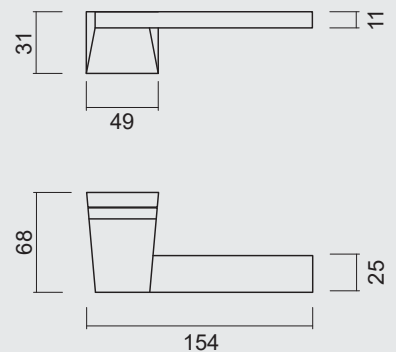

RAL 9005: MATTE STRUCTUUR AFWERKING UV / FINITION STRUCTURE MATE UV
PATENTVIJZEN INBEGREPEN / VIS A TRAVERS INCLU

DEURKROK **PRO SELIZ ZWART STRUCTUUR UV R+NO KEY**

BEQUILLE **PRO SELIZ NOIR STRUCTURE UV R+NO KEY**

ART. **6.541.413**
(per paar/par paire)

€ 98,74*

DEURKROK **PRO SELIZ ZWART STRUCTUUR UV R+E**

BEQUILLE **PRO SELIZ NOIR STRUCTURE UV R+E**

ART. **6.541.410**
(per paar/par paire)

€103,94*

DEURKROK **PRO SELIZ ZWART STRUCTUUR UV R+E CYL**

BEQUILLE **PRO SELIZ NOIR STRUCTURE UV R+E CYL**

ART. **6.541.411**
(per paar/par paire)

€103,94*

DEURKROK **PRO SELIZ ZWART STRUCTUUR UV R+WC**

BEQUILLE **PRO SELIZ NOIR STRUCTURE UV R+WC**

ART. **6.541.412**
(per paar/par paire)

€140,46*

ART. **1.205.412**
€42,72/SET*

ART. **1.206.411**
€6,54/STUK-PIECE*

ART. **1.206.410**
€6,54/STUK-PIECE*

P. 317

P. 214

P. 169

P. 163

P. 147

P. 41