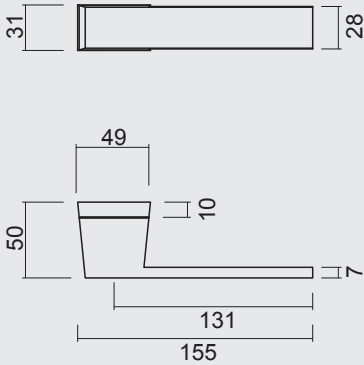

ART. **1.206.090**
€ 6,24/STUK-PIECE*

ART. **1.206.091**
€ 6,24/STUK-PIECE*

ART. **1.205.092**
€ 40,70/SET*