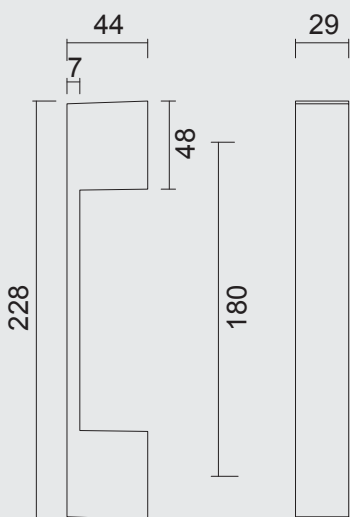

€ 65,00*

- TREKKER **X-TREME 180MM CHROME BLINDE MONTAGE**
- TIRANT **X-TREME 180MM CHROME MONTAGE AVEUGLE**
- ART. **3.526.353**
  (per stuk/par piece)

INCL. 2X