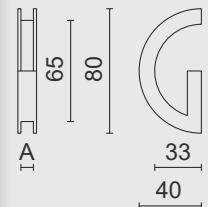

infrezing/fraisage:
35 x 68

PRO INOX PLUS
PROFESSIONAL QUALITY LABEL