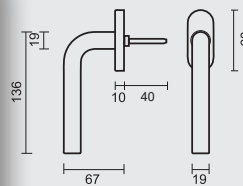

PRO★INOX PLUS
PROFESSIONAL QUALITY LABEL

€ 19,90*

RAAMKROUK **C SHAPE 19MM DK INOX PLUS**

CREMONE **C SHAPE 19MM OB INOX PLUS**

ART. **2.031.000**