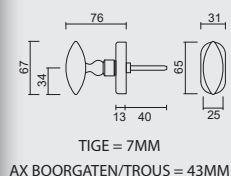

PRO FINISH
100% ITALIAN MANUFACTURE

€ 32,86*

RAAMKRUK **PETRA NM T DK OLD SILVER**

CREMONE **PETRA NM T OB OLD SILVER**

ART. **2.039.300**