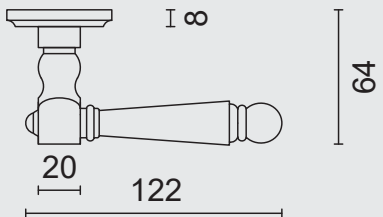

PRO FINISH
100% ITALIAN MANUFACTURE

ART. **1.137.000**
€ 6,58/STUK-PIECE*

ART. **1.137.001**
€ 6,58/STUK-PIECE*

ART. **1.134.002**
€ 41,80/SET*