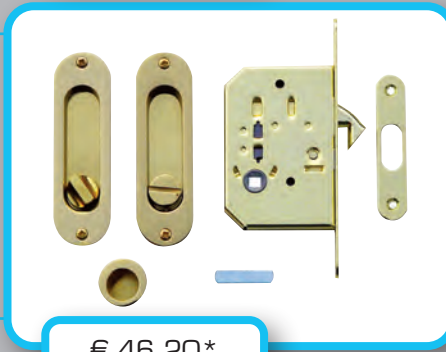

INKAPSCHELP **FRA**
OVAAL+SLLOT KOPER

COQUILLE A ENCASTRER **FRA**
OVALE+SERRURE LAITON

ART. **3.126.042**

(per set/le set)

INCL. **8X** **15MM**

PRO★FINISH
100% ITALIAN MANUFACTURE

€ 46,20*