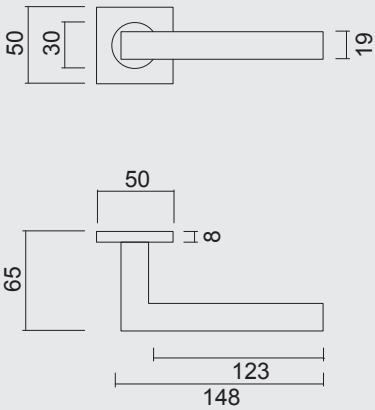

PRO★INOX PLUS
PROFESSIONAL QUALITY LABEL

ART. **1.133.000**
€ 3,78/STUK-PIECE*

ART. **1.133.001**
€ 3,78/STUK-PIECE*

ART. **1.132.002**
€ 26,40/SET*

* PRIJZEN EXCL. BTW/PRIX HORS TVA