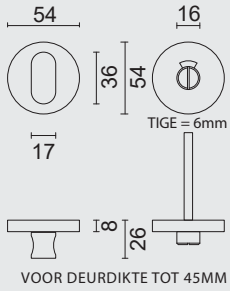

PRO★INOX PLUS
PROFESSIONAL QUALITY LABEL