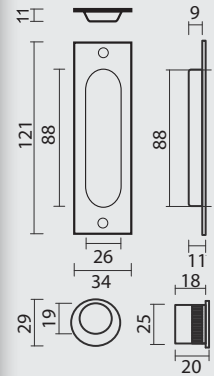

INKAPSCHELP FRA
OVAAL CARRE INOX LOOK

COQUILLE A ENCASTRER FRA
OVALE CARREE INOX LOOK

ART. **3.469.000**
(per set/le set)

INCL. 4X 15MM

PRO FINISH
100% ITALIAN MANUFACTURE

€ 33,50*

INKAPSCHELP FRA
RETRO OVAAL INOX LOOK

COQUILLE A ENCASTRER FRA
RETRO OVALE INOX LOOK

ART. **3.445.000**
(per set/le set)

INCL. 4X 15MM