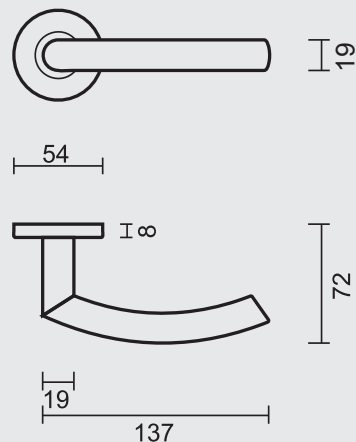

PRO ECO
0% NIKKEL QUALITY

* PRIJZEN EXCL. BTW/PRIX HORS TVA