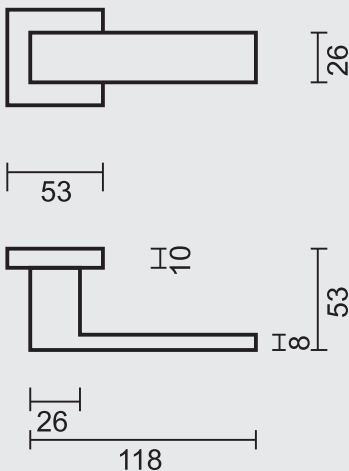

ART. **1.050.320**
€ 13,98/STUK-PIECE*

ART. **1.050.321**
€ 13,98/STUK-PIECE*

ART. **1.079.322**
€ 50,60/SET*