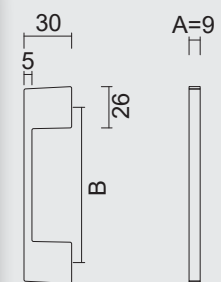

PRO FINISH
100% ITALIAN MANUFACTURE

KASTTREKKER **X-TREME TOP CHROME**

TIRANT DE MEUBLE **X-TREME BOUTON CHROME**

ART. **2.346.350**