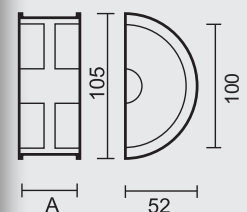

PRO INOX PLUS
PROFESSIONAL QUALITY LABEL