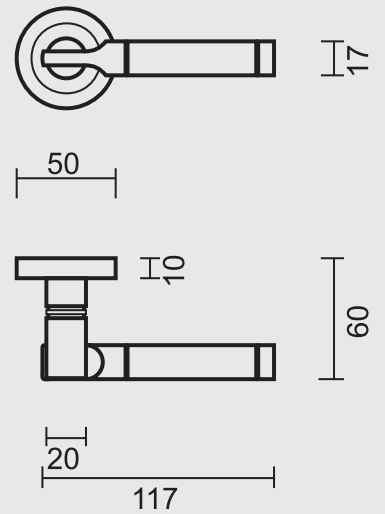

PRO FINISH
100% ITALIAN MANUFACTURE