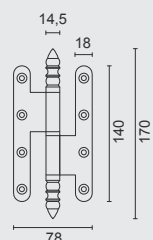

PRO ART
HANDMADE IN FRANCE