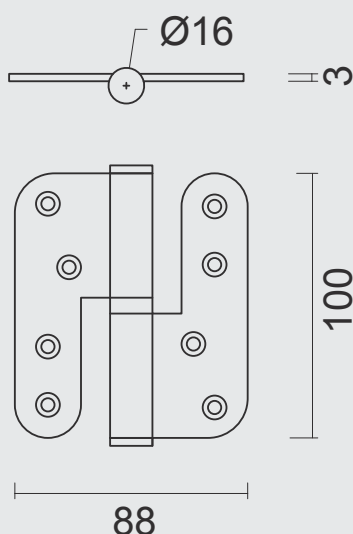

PAUMEL **HDD 100X88X3 INOX 201**

PAUMELLE **HDD 100X88X3 INOX 201**

ART. **1.198.004 LINKS / GAUCHE** (Belgische norm/norme belge)
ART. **1.198.005 RECHTS / DROITE**

RING PAUMEL **100X88X3 INOX PLUS**

BAGUE PAUMELLE **100X88X3 INOX PLUS**

ART. **1.160.000 (6MM)** = € 0,84* (per stuk/par piece)

ART. **1.319.000 (1MM)** = € 0,26* (per stuk/par piece)

	VIJS PAUMEL INOX LOOK / VIS PAUMELLE INOX LOOK			
	16MM	20MM	25MM	35MM
PER STUK - te bestellen in veelvoud van 18 / PAR PIECE - à commander en multiple de 18 pièces	ART. 1.482.000 € 0,14*	ART. 1.156.000 € 0,16*	ART. 1.157.000 € 0,18*	ART. 1.390.000 € 0,22*
VRAC - per 5000 stuks / VRAC - par 5000 pièces	ART. 1.483.000 € 598,00*	ART. 1.392.000 € 698,00*	ART. 1.393.000 € 798,00*	ART. 1.391.000 € 998,00*

PAUMEL SKIN **HDD 100X88X3 INOX 201 3ST+VIJS**

PAUMELLE SKIN **HDD 100X88X3 INOX 201 3PCE+VIS**

ART. **1.199.004 LINKS / GAUCHE**

ART. **1.199.005 RECHTS / DROITE**
(per set/le set)

€ 20,22*