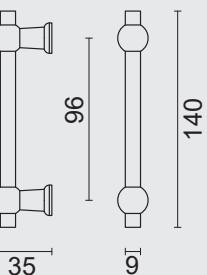

PRO ART
HANDMADE IN FRANCE