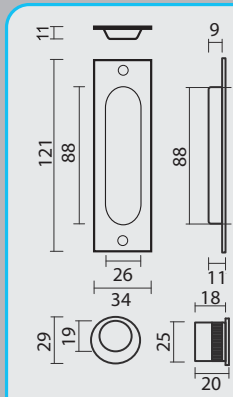

PRO FINISH
100% ITALIAN MANUFACTURE