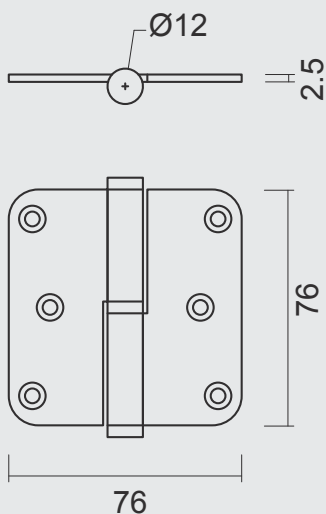

PAUMEL **HDD 76X76X2,5 ZWART**

PAUMELLE **HDD 76X76X2,5 NOIR**

ART. **1.210.094 LINKS / GAUCHE** (Belgische norm/norme belge)
ART. **1.210.095 RECHTS / DROITE**

RING PAUMEL **76X76X2,5/2,5MM ZWART**
BAGUE PAUMELLE **76X76X2,5/2,5MM NOIR**
ART. **1.268.090**
(per stuk/par pièce)
€ 0,50*

	VIJS PAUMEL ZWART / VIS PAUMELLE NOIR			
LENGTE/LONGEUR	16MM	20MM	25MM	35MM
PER STUK - te bestellen in veelvouden van 18 / PAR PIECE - à commander en multiple de 18 pièces	ART. 1.482.090 € 0,14*	ART. 1.156.090 € 0,16*	ART. 1.157.090 € 0,18*	ART. 1.390.090 € 0,22*
VRAC - per 5000 stuks / VRAC - par 5000 pièces	ART. 1.483.090 € 598,00*	ART. 1.392.090 € 698,00*	ART. 1.393.090 € 798,00*	ART. 1.391.090 € 998,00*

PAUMEL SKIN **HDD 76X76X2,5 ZWART 3ST+VIJS**
PAUMELLE SKIN **HDD 76X76X2,5 NOIR 3PCE+VIS**
ART. **1.270.094 LINKS / GAUCHE**
ART. **1.270.095 RECHTS / DROITE**
(per set/le set)
€ 23,22*

* PRIJZEN EXCL. BTW/PRIX HORS TVA