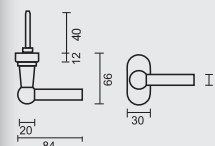

TIGE = 7MM
AX BOORGATEN/TROUS = 43MM

PRO★FINISH
100% ITALIAN MANUFACTURE

€ 29,98*

RAAMKRUK **L SHAPE 19MM DK ZWART**

CREMONE **L SHAPE 19MM OB NOIR**

ART. **2.030.090**

MATTE AFWERKING / FINITION MATE