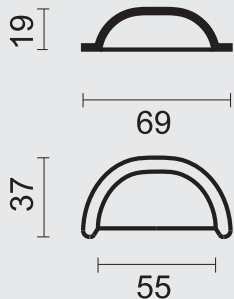

PRO FINISH
100% ITALIAN MANUFACTURE

€ 10,98*

KASTTREKKER
SCHELP MODERN OLD YELLOW

TIRANT DE MEUBLE
COQUILLE MODERNE OLD YELLOW

ART. **2.133.310**