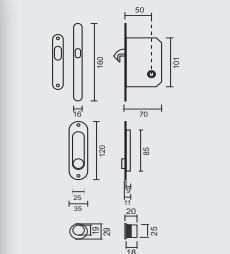

INKAPSCHELP **FRA**
OVAAL+SLLOT KOPER

COQUILLE A ENCASTRER **FRA**
OVALE+SERRURE LAITON

ART. **3.126.042**

(per set/le set)

INCL. **8X** **15MM**

PRO★FINISH
100% ITALIAN MANUFACTURE

€ 46,20*