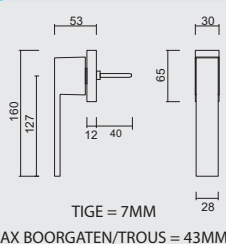

PRO FINISH
100% ITALIAN MANUFACTURE