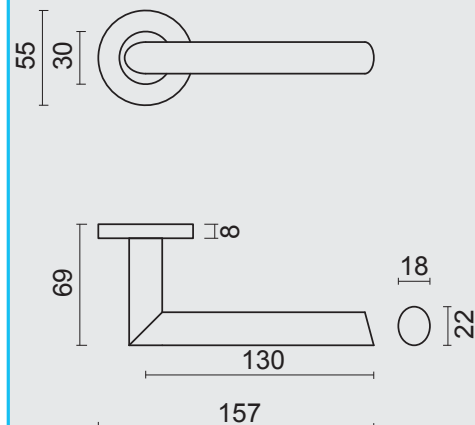

PRO★INOX PLUS
PROFESSIONAL QUALITY LABEL