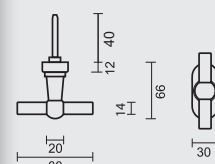

RAAMKRUK **PETRA NM T DK ZWART**

CREMONE **PETRA NM T OB NOIR**

ART. **2.039.090**

RAL 9005 - MATTE AFWERKING / FINITION MATE

TIGE = 7MM
AX BOORGATEN/TROUS = 43MM

PRO★FINISH
100% ITALIAN MANUFACTURE

€ 29,98*

RAAMKRUK **PETRA NM L DK ZWART**

CREMONE **PETRA NM L OB NOIR**

ART. **2.038.090**

RAL 9005 - MATTE AFWERKING / FINITION MATE