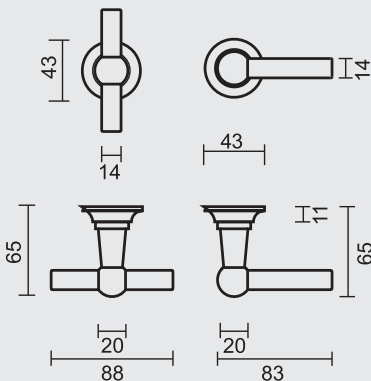

PRO FINISH
100% ITALIAN MANUFACTURE

ART. **1.048.000**
€ 5,94/STUK-PIECE*

ART. **1.048.001**
€ 5,94/STUK-PIECE*

ART. **1.077.002**
€ 39,60/SET*