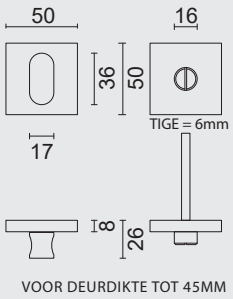

PRO★INOX PLUS
PROFESSIONAL QUALITY LABEL