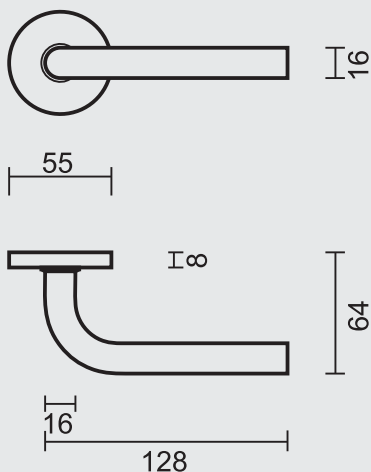

PRO★INOX PLUS
PROFESSIONAL QUALITY LABEL

ART. **1.005.420**
€ 3,80/STUK-PIECE*

ART. **1.005.421**
€ 3,80/STUK-PIECE*

ART. **1.022.422**
€ 33,20/SET*