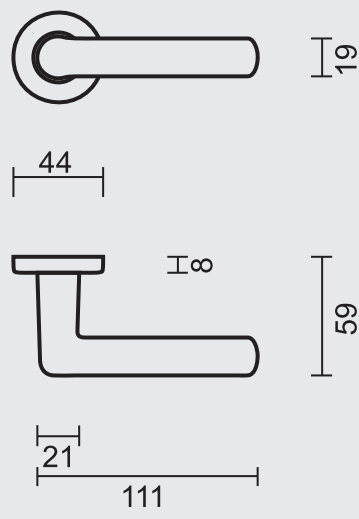

PRO ★ ALU
PROFESSIONAL QUALITY LABEL

ART. **1.317.010**
€ 3,60/STUK-PIECE*

ART. **1.317.011**
€ 3,60/STUK-PIECE*

ART. **1.303.012**
€ 12,98/SET*

* PRIJZEN EXCL. BTW/PRIX HORS TVA