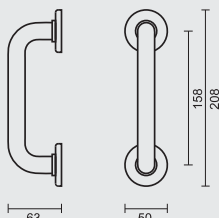

PRO FINISH
100% ITALIAN MANUFACTURE