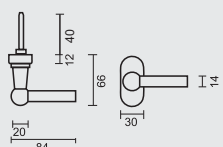

TIGE = 7MM
AX BOORGATEN/TROUS = 43MM